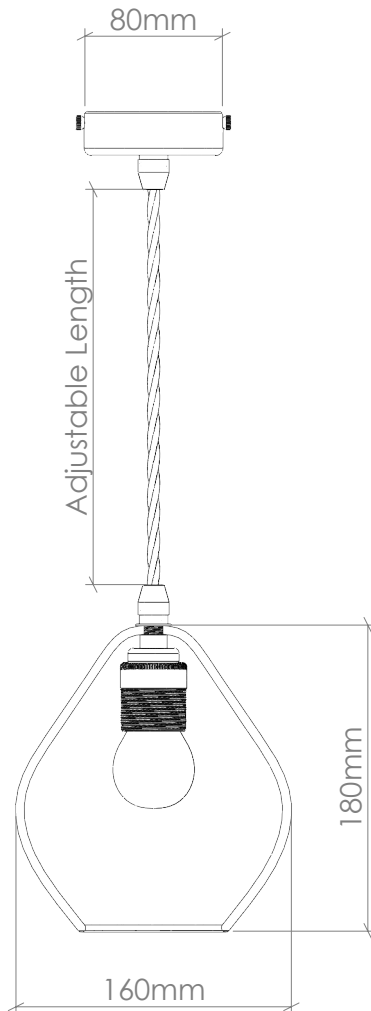

CURIOUSA

ACID DROP MEDIUM

PRODUCT CODE

ACID_SPM

GLASS

Free-blown glass. Available in 22 colours. (See 'Options' PDF.)

FITTING

E27 [25W Max, 220-240V 50Hz]
Available in 5 fitting finishes. (See 'Options' PDF.) Wet area [IP Rated] & American fittings [UL Rated] also available.

FLEX

1m adjustable round or twisted fabric coated flex. Available in 10 colours. (See 'Options' PDF.) Extra length can be specified.

BULB

Pluto

AVERAGE WEIGHT

1.5kg

IMPORTANT INFORMATION

All glass dimensions are approximate – our glass is free-blown so all dimensions may vary with some bubbles, swirls and possible colour variations.

CURIOUSA

ACID DROP LARGE

PRODUCT CODE

ACID_SPL

GLASS

Free-blown glass. Available in 22 colours. (See 'Options' PDF.)

FITTING

E27 [25W Max, 220-240V 50Hz] Available in 5 fitting finishes. (See 'Options' PDF.) Wet area [IP Rated] & American fittings [UL Rated] also available.

FLEX

1m adjustable round or twisted fabric coated flex. Available in 10 colours. (See 'Options' PDF.) Extra length can be specified.

BULB

Pluto

AVERAGE WEIGHT

2.5kg

IMPORTANT INFORMATION

All glass dimensions are approximate – our glass is free-blown so all dimensions may vary with some bubbles, swirls and possible colour variations.