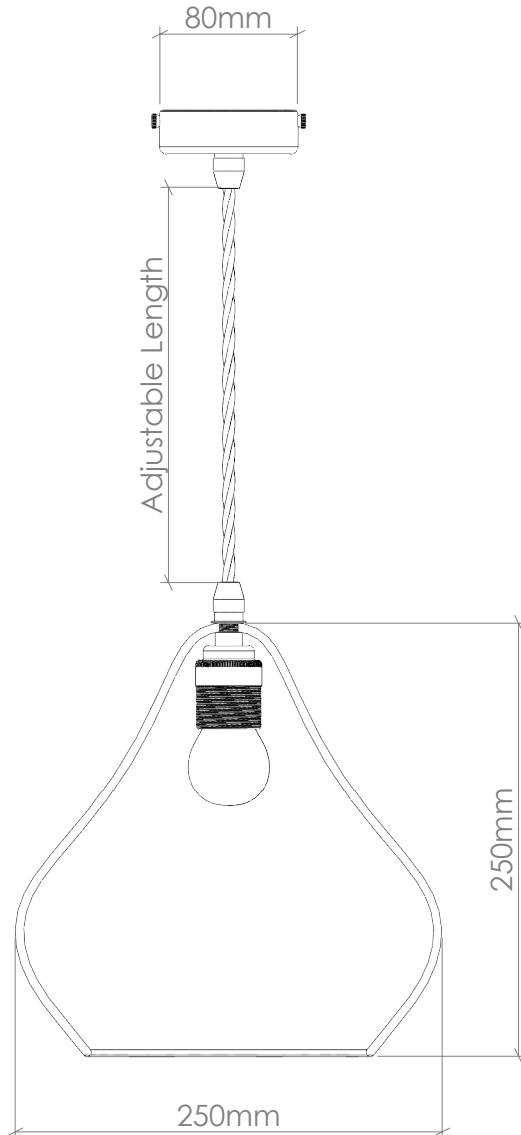

CURIOUSA

ACID DROP MEDIUM

PRODUCT CODE

ACID_SPM

GLASS

Free-blown glass. Available in 22 colours. (See 'Options' PDF.)

FITTING

E27 [25W Max, 220-240V 50Hz]
Available in 5 fitting finishes. (See 'Options' PDF.) Wet area [IP Rated] & American fittings [UL Rated] also available.

FLEX

1m adjustable round or twisted fabric coated flex. Available in 10 colours. (See 'Options' PDF.) Extra length can be specified.

BULB

Pluto

AVERAGE WEIGHT

1.5kg

IMPORTANT INFORMATION

All glass dimensions are approximate – our glass is free-blown so all dimensions may vary with some bubbles, swirls and possible colour variations.

CURIOUSA

ACID DROP LARGE

PRODUCT CODE

ACID_SPL

GLASS

Free-blown glass. Available in 22 colours. (See 'Options' PDF.)

FITTING

E27 [25W Max, 220-240V 50Hz] Available in 5 fitting finishes. (See 'Options' PDF.) Wet area [IP Rated] & American fittings [UL Rated] also available.

FLEX

1m adjustable round or twisted fabric coated flex. Available in 10 colours. (See 'Options' PDF.) Extra length can be specified.

BULB

Pluto

AVERAGE WEIGHT

2.5kg

IMPORTANT INFORMATION

All glass dimensions are approximate – our glass is free-blown so all dimensions may vary with some bubbles, swirls and possible colour variations.