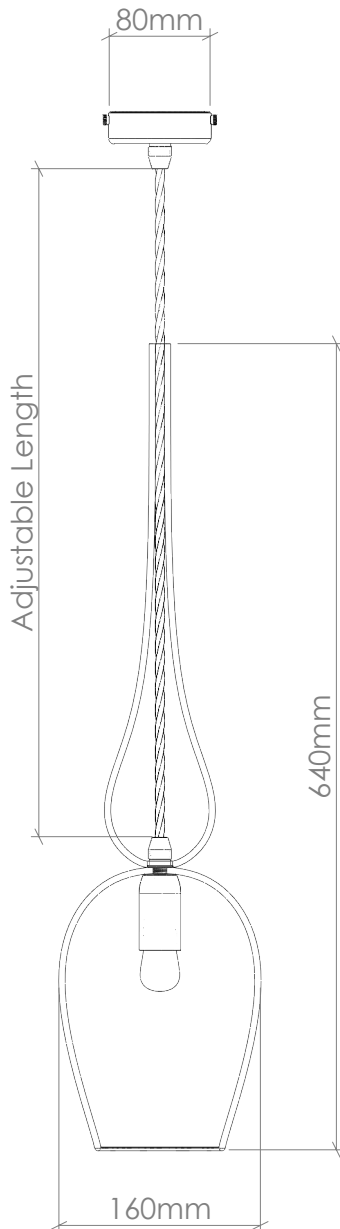

CURIOUSA

ANTONIO

PRODUCT CODE

ANTONIO_SP

GLASS

Free-blown glass. Available in 22 colours.
(See 'Options' PDF.)

FITTING

E14 [25W Max, 220-240V 50Hz]
Available in 5 fitting finishes. (See
'Options' PDF.) E27, Wet area [IP Rated]
& American fittings [UL Rated] also
available.

FLEX

1m adjustable round or twisted fabric
coated flex. Available in 10 colours.
(See 'Options' PDF.) Extra length can be
specified.

BULB

Pluto/Totem

AVERAGE WEIGHT

2.5kg

IMPORTANT INFORMATION

All glass dimensions are approximate – our glass is
free-blown so all dimensions may vary with some
bubbles, swirls and possible colour variations.