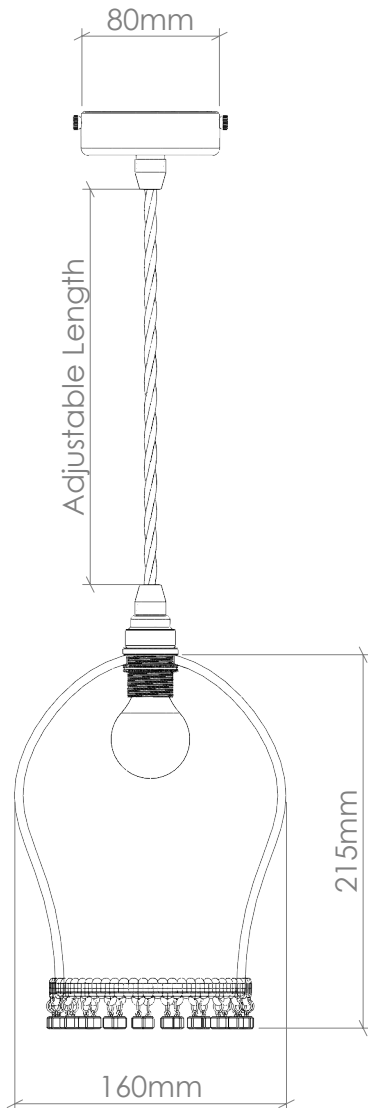

CURIOUSA

CARAVAGGIO

MEDIUM TEARDROP

PRODUCT CODE

CARASPM_006

GLASS

Free-blown glass. Available in 22 colours. (See 'Options' PDF.)

FITTING

E14 [25W Max, 220-240V 50Hz]
Available in 5 fitting finishes. (See 'Options' PDF.) E27, Wet area [IP Rated] & American fittings [UL Rated] also available.

FLEX

1m adjustable round or twisted fabric coated flex. Available in 10 colours. (See 'Options' PDF.) Extra length can be specified.

TRIM

Swarovski crystal beading. Rust with black bead or gold with clear bead.

BULB

Pluto

AVERAGE WEIGHT

1.0kg

IMPORTANT INFORMATION

All glass dimensions are approximate – our glass is free-blown so all dimensions may vary with some bubbles, swirls and possible colour variations.