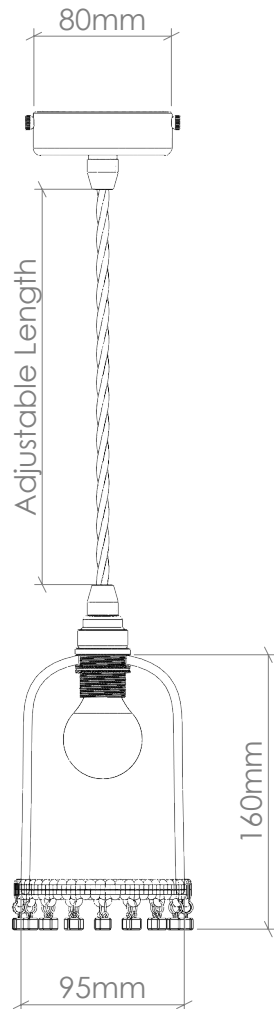

CURIOUSA

CARAVAGGIO

SMALL CUP

PRODUCT CODE

CARASPS_006

GLASS

Free-blown glass. Available in 22 colours. (See 'Options' PDF.)

FITTING

E14 [25W Max, 220-240V 50Hz]
Available in 5 fitting finishes. (See 'Options' PDF.) E27, Wet area [IP Rated] & American fittings [UL Rated] also available.

FLEX

1m adjustable round or twisted fabric coated flex. Available in 10 colours. (See 'Options' PDF.) Extra length can be specified.

TRIM

Swarovski crystal beading. Rust with black bead or gold with clear bead.

BULB

Pluto

AVERAGE WEIGHT

0.5kg

IMPORTANT INFORMATION

All glass dimensions are approximate – our glass is free-blown so all dimensions may vary with some bubbles, swirls and possible colour variations.