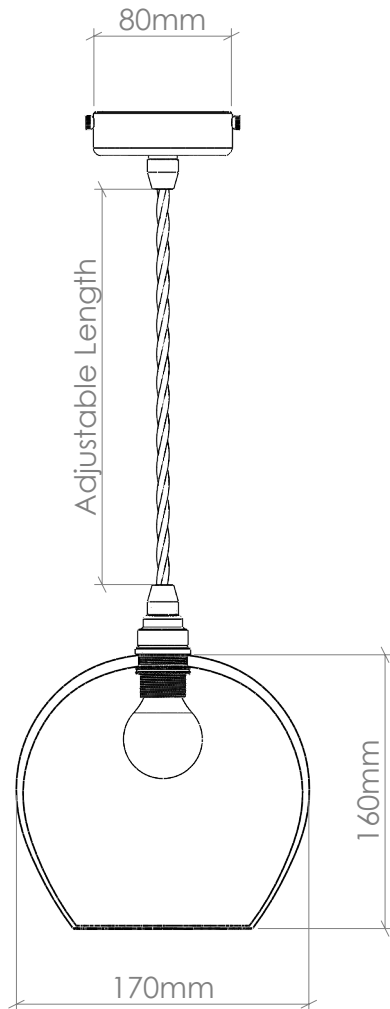

FLEX

1m adjustable round or twisted fabric coated flex. Available in 10 colours. (See 'Options' PDF.) Extra length can be specified.

BULB

Pluto

AVERAGE WEIGHT

0.5kg

IMPORTANT INFORMATION

All glass dimensions are approximate – our glass is free-blown so all dimensions may vary with some bubbles, swirls and possible colour variations.

CURIOUSA

ROUND MEDIUM

PRODUCT CODE

SPM_003

GLASS

Free-blown glass. Available in 22 colours. (See 'Options' PDF.)

FITTING

E14 [25W Max, 220-240V 50Hz]
Available in 5 fitting finishes. (See 'Options' PDF.) E27, Wet area [IP Rated] & American fittings [UL Rated] also available.

FLEX

1m adjustable round or twisted fabric coated flex. Available in 10 colours. (See 'Options' PDF.) Extra length can be specified.

BULB

Pluto

AVERAGE WEIGHT

1.0kg

IMPORTANT INFORMATION

All glass dimensions are approximate – our glass is free-blown so all dimensions may vary with some bubbles, swirls and possible colour variations.

All glass dimensions are approximate – our glass is free-blown so all dimensions may vary with some bubbles, swirls and possible colour variations.