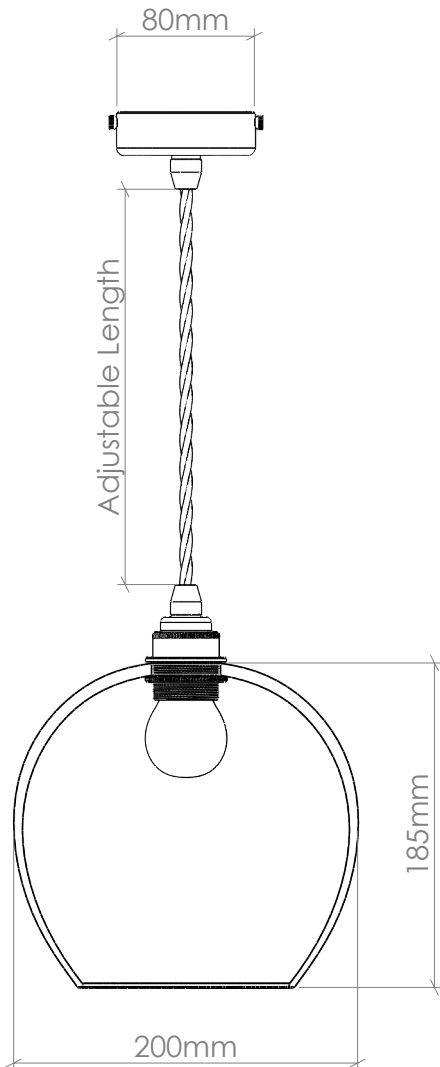

FLEX

1m adjustable round or twisted fabric coated flex. Available in 10 colours. (See 'Options' PDF.) Extra length can be specified.

BULB

Pluto

AVERAGE WEIGHT

0.5kg

IMPORTANT INFORMATION

All glass dimensions are approximate – our glass is free-blown so all dimensions may vary with some bubbles, swirls and possible colour variations.

FLEX

1m adjustable round or twisted fabric coated flex. Available in 10 colours. (See 'Options' PDF.) Extra length can be specified.

BULB

Pluto

AVERAGE WEIGHT

1.0kg

IMPORTANT INFORMATION

All glass dimensions are approximate – our glass is free-blown so all dimensions may vary with some bubbles, swirls and possible colour variations.

CURIOUSA

ROUND LARGE

PRODUCT CODE

SPL_001

GLASS

Free-blown glass. Available in 22 colours. (See 'Options' PDF.)

FITTING

E27 [25W Max, 220-240V 50Hz] Available in 5 fitting finishes. (See 'Options' PDF.) Wet area [IP Rated] & American fittings [UL Rated] also available.

All glass dimensions are approximate – our glass is free-blown so all dimensions may vary with some bubbles, swirls and possible colour variations.