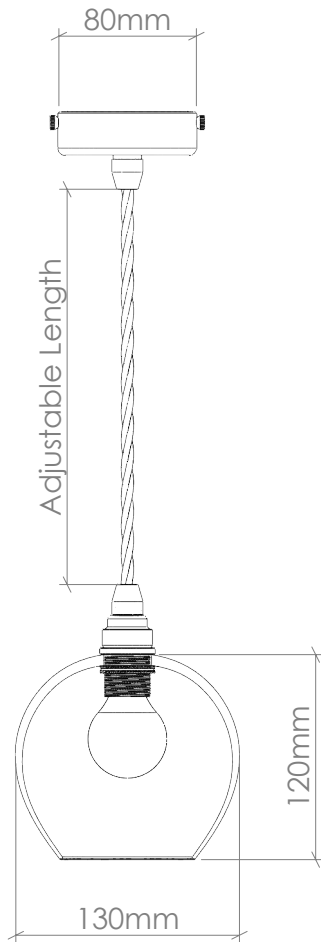

CURIOUSA

ROUND SMALL

PRODUCT CODE

SPS_003

GLASS

Free-blown glass. Available in 22 colours. (See 'Options' PDF.)

FITTING

E14 [25W Max, 220-240V 50Hz]
Available in 5 fitting finishes. (See 'Options' PDF.) E27, Wet area [IP Rated] & American fittings [UL Rated] also available.

FLEX

1m adjustable round or twisted fabric coated flex. Available in 10 colours. (See 'Options' PDF.) Extra length can be specified.

BULB

Pluto

AVERAGE WEIGHT

0.5kg

IMPORTANT INFORMATION

All glass dimensions are approximate – our glass is free-blown so all dimensions may vary with some bubbles, swirls and possible colour variations.

FLEX

1m adjustable round or twisted fabric coated flex. Available in 10 colours. (See 'Options' PDF.) Extra length can be specified.

BULB

Pluto

AVERAGE WEIGHT

1.0kg

IMPORTANT INFORMATION

All glass dimensions are approximate – our glass is free-blown so all dimensions may vary with some bubbles, swirls and possible colour variations.

All glass dimensions are approximate – our glass is free-blown so all dimensions may vary with some bubbles, swirls and possible colour variations.