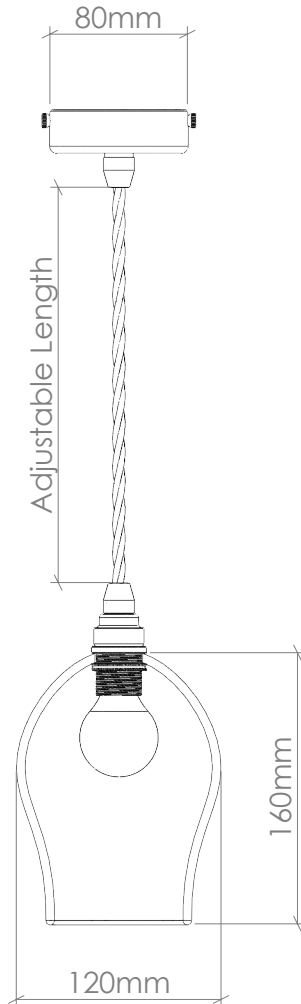

CURIOUSA

TEARDROP SMALL

PRODUCT CODE

SPS_002

GLASS

Free-blown glass. Available in 22 colours. (See 'Options' PDF.)

FITTING

E14 [25W Max, 220-240V 50Hz] Available in 5 fitting finishes. (See 'Options' PDF.) E27, Wet area [IP Rated] & American fittings [UL Rated] also available.

FLEX

1m adjustable round or twisted fabric coated flex. Available in 10 colours. (See 'Options' PDF.) Extra length can be specified.

BULB

Pluto

AVERAGE WEIGHT

0.5kg

IMPORTANT INFORMATION

All glass dimensions are approximate – our glass is free-blown so all dimensions may vary with some bubbles, swirls and possible colour variations.

FLEX

1m adjustable round or twisted fabric coated flex. Available in 10 colours. (See 'Options' PDF.) Extra length can be specified.

BULB

Pluto

AVERAGE WEIGHT

1.0kg

IMPORTANT INFORMATION

All glass dimensions are approximate – our glass is free-blown so all dimensions may vary with some bubbles, swirls and possible colour variations.

All glass dimensions are approximate – our glass is free-blown so all dimensions may vary with some bubbles, swirls and possible colour variations.