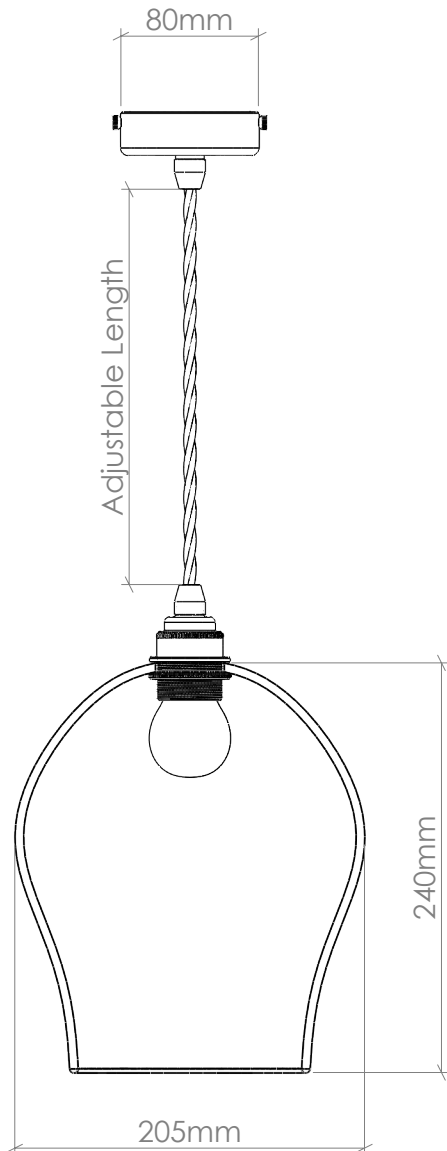

FLEX

1m adjustable round or twisted fabric coated flex. Available in 10 colours. (See 'Options' PDF.) Extra length can be specified.

BULB

Pluto

AVERAGE WEIGHT

0.5kg

IMPORTANT INFORMATION

All glass dimensions are approximate – our glass is free-blown so all dimensions may vary with some bubbles, swirls and possible colour variations.

FLEX

1m adjustable round or twisted fabric coated flex. Available in 10 colours. (See 'Options' PDF.) Extra length can be specified.

BULB

Pluto

AVERAGE WEIGHT

1.0kg

IMPORTANT INFORMATION

All glass dimensions are approximate – our glass is free-blown so all dimensions may vary with some bubbles, swirls and possible colour variations.

CURIOUSA

TEARDROP LARGE

PRODUCT CODE

SPL_002

GLASS

Free-blown glass. Available in 22 colours. (See 'Options' PDF.)

FITTING

E27 [25W Max, 220-240V 50Hz] Available in 5 fitting finishes. (See 'Options' PDF.) Wet area [IP Rated] & American fittings [UL Rated] also available.

All glass dimensions are approximate – our glass is free-blown so all dimensions may vary with some bubbles, swirls and possible colour variations.