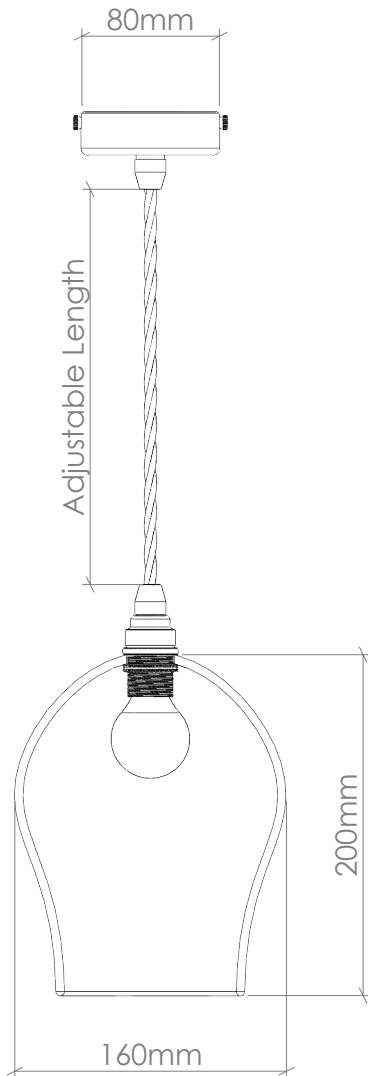

CURIOUSA

TEARDROP MEDIUM

PRODUCT CODE

SPM_002

GLASS

Free-blown glass. Available in 22 colours. (See 'Options' PDF.)

FITTING

E14 [25W Max, 220-240V 50Hz]
Available in 5 fitting finishes. (See 'Options' PDF.) E27, Wet area [IP Rated] & American fittings [UL Rated] also available.

FLEX

1m adjustable round or twisted fabric coated flex. Available in 10 colours. (See 'Options' PDF.) Extra length can be specified.

BULB

Pluto

AVERAGE WEIGHT

1.0kg

IMPORTANT INFORMATION

All glass dimensions are approximate – our glass is free-blown so all dimensions may vary with some bubbles, swirls and possible colour variations.