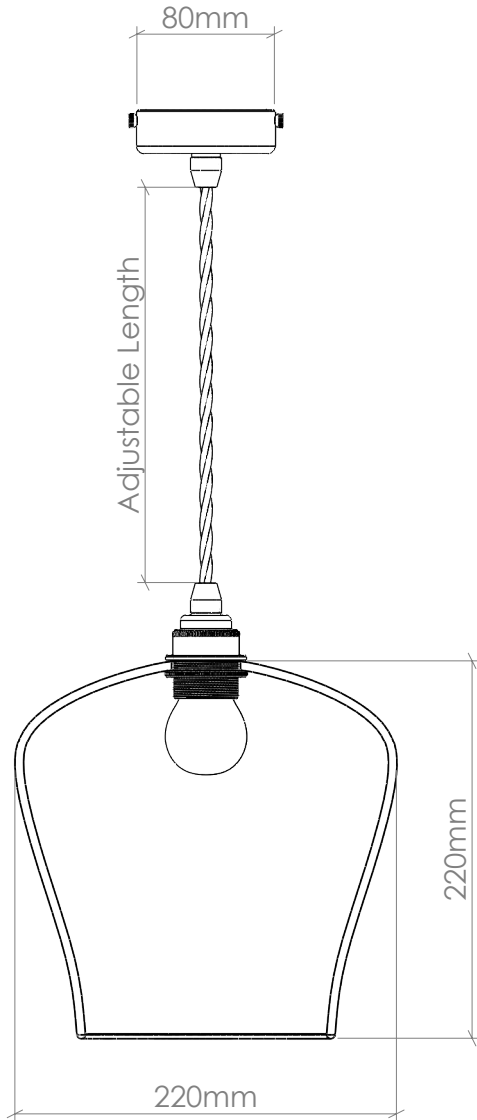

CURIOUSA

TRADITIONAL LARGE

PRODUCT CODE

SPL_004

GLASS

Free-blown glass. Available in 22 colours. (See 'Options' PDF.)

FITTING

E27 [25W Max, 220-240V 50Hz]
Available in 5 fitting finishes. (See 'Options' PDF.) Wet area [IP Rated] & American fittings [UL Rated] also available.

FLEX

1m adjustable round or twisted fabric coated flex. Available in 10 colours. (See 'Options' PDF.) Extra length can be specified.

BULB

Golf Ball/Mini Tube/Pear Filament

AVERAGE WEIGHT

1.5kg

IMPORTANT INFORMATION

All glass dimensions are approximate – our glass is free-blown so all dimensions may vary with some bubbles, swirls and possible colour variations.