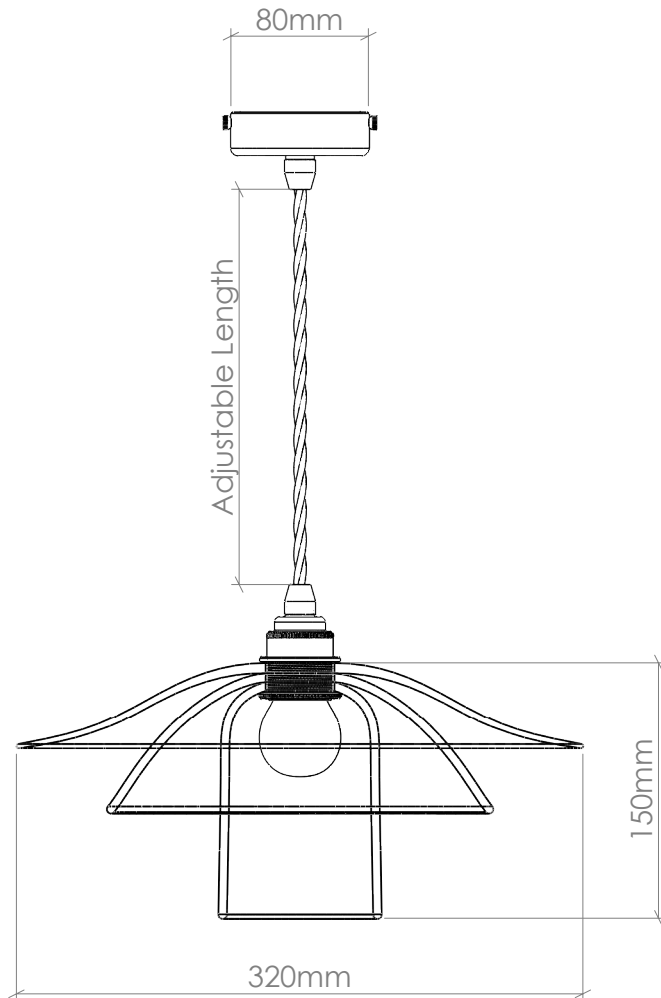

CURIOSA

DINE LIGHT

PRODUCT CODE

SP3_DINE

GLASS

Free-blown glass. Available in 22 colours.
(See 'Options' PDF.)

FITTING

E14 [25W Max, 220-240V 50Hz]
Available in 5 fitting finishes. (See
'Options' PDF.) Wet area [IP Rated]
& American fittings [UL Rated] also
available.

FLEX

1m adjustable round or twisted fabric
coated flex. Available in 10 colours.
(See 'Options' PDF.) Extra length can be
specified.

BULB

Golf Ball/Mini Tube

AVERAGE WEIGHT

2.5kg

IMPORTANT INFORMATION

All glass dimensions are approximate – our glass is
free-blown so all dimensions may vary with some
bubbles, swirls and possible colour variations.