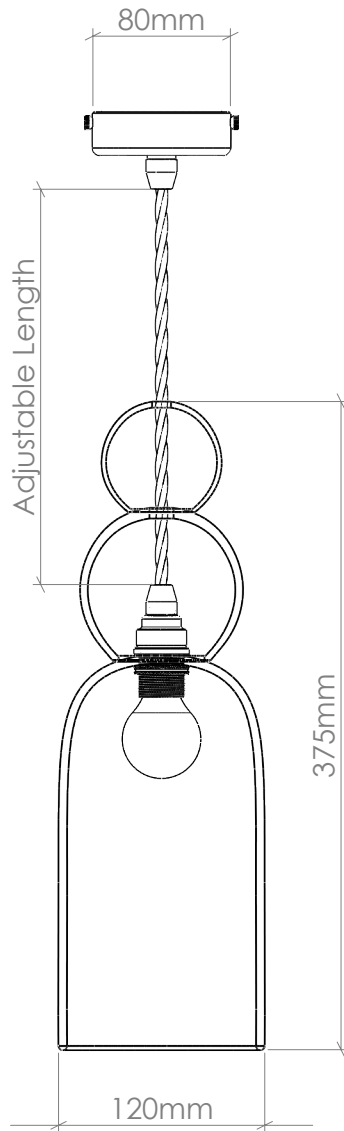

## JAWBREAKER

### FLEX

1m adjustable round or twisted fabric coated flex. Available in 10 colours. (See 'Options' PDF.) Extra length can be specified.

### IMPORTANT INFORMATION

All glass dimensions are approximate – our glass is free-blown so all dimensions may vary with some bubbles, swirls and possible colour variations.