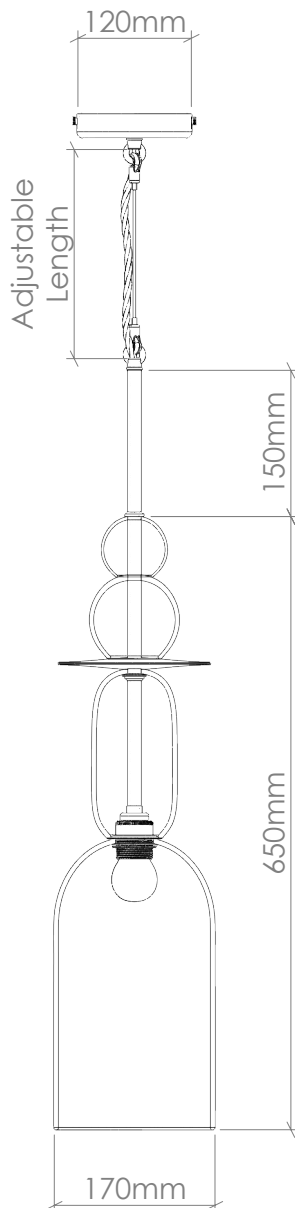

CURIOUSA

TOTEM LOZENGE

PRODUCT CODE

STACK_006_TOTEM_LOZ

MATERIALS

Free-blown glass, metal fittings, hand-turned walnut or oak disc.

GLASS

Available in 22 colours. (See 'Options' PDF.)

FITTING

E27 [25W Max, 220-240V 50Hz]
Available in 5 fitting finishes. (See 'Options' PDF.) Wet area [IP Rated] & American fittings [UL Rated] also available.

FLEX

1m adjustable round or twisted fabric coated flex. Available in 10 colours. (See 'Options' PDF.) Extra length can be specified.

WEIGHT SUPPORT

Rod with choice of chain or suspension wire with posilocks

BULB

Mini Tube

AVERAGE WEIGHT

7.0kg

IMPORTANT INFORMATION

All glass dimensions are approximate – our glass is free-blown so all dimensions may vary with some bubbles, swirls and possible colour variations.