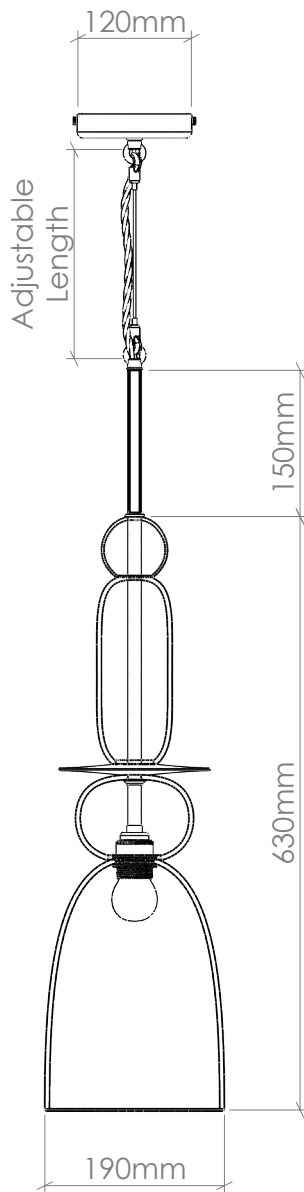

CURIOUSA

TOTEM ORB

PRODUCT CODE

STACK_006_TOTEM_ORB

MATERIALS

Free-blown glass, metal fittings, hand-turned walnut or oak disc.

GLASS

Available in 22 colours. (See 'Options' PDF.)

FITTING

E27 [25W Max, 220-240V 50Hz]
Available in 5 fitting finishes. (See 'Options' PDF.) Wet area [IP Rated] & American fittings [UL Rated] also available.

FLEX

1m adjustable round or twisted fabric coated flex. Available in 10 colours. (See 'Options' PDF.) Extra length can be specified.

WEIGHT SUPPORT

Rod with choice of chain or suspension wire with posilocks

BULB

Golf Ball/Mini Tube/Pear Filament

AVERAGE WEIGHT

7.0kg

IMPORTANT INFORMATION

All glass dimensions are approximate – our glass is free-blown so all dimensions may vary with some bubbles, swirls and possible colour variations.