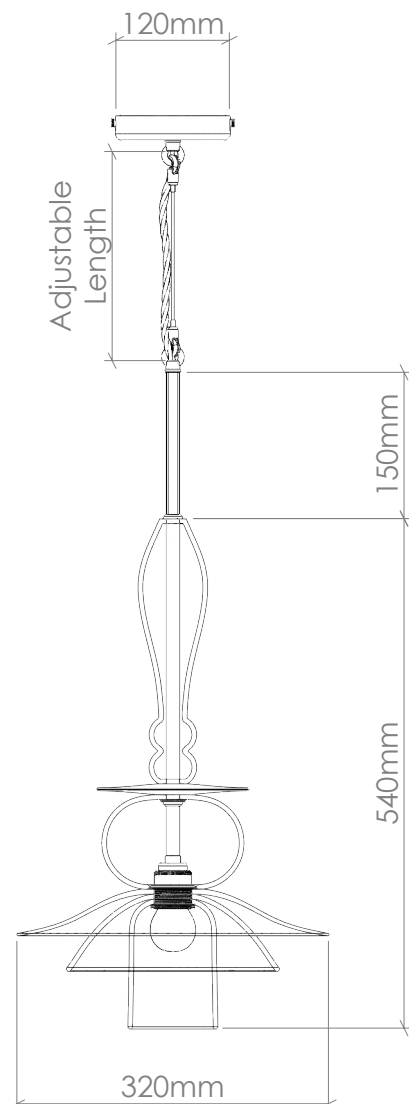

CURIOUSA

TRIPTYCH DINE

PRODUCT CODE
STACK002_DINE

MATERIALS

Free-blown glass, metal fittings, hand-turned walnut or oak disc.

GLASS

Available in 22 colours. (See 'Options' PDF.)

FITTING

E27 [25W Max, 220-240V 50Hz]
Available in 5 fitting finishes. (See 'Options' PDF.) Wet area [IP Rated] & American fittings [UL Rated] also available.

FLEX

1m adjustable round or twisted fabric coated flex. Available in 10 colours. (See 'Options' PDF.) Extra length can be specified.

WEIGHT SUPPORT

Rod with choice of chain or suspension wire with posilocks

BULB

Golf Ball/Mini Tube

AVERAGE WEIGHT

7.0kg

IMPORTANT INFORMATION

All glass dimensions are approximate – our glass is free-blown so all dimensions may vary with some bubbles, swirls and possible colour variations.