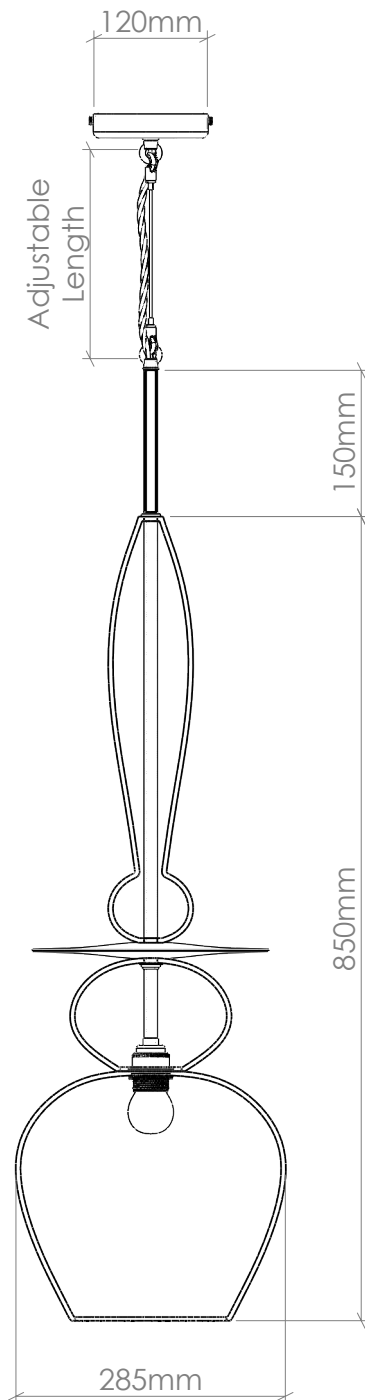

CURIOUSA

TRIPTYCH STEM

PRODUCT CODE
STACK003_STEM

MATERIALS

Free-blown glass, metal fittings, hand-turned walnut or oak disc.

GLASS

Available in 22 colours. (See 'Options' PDF.)

FITTING

E27 [25W Max, 220-240V 50Hz]
Available in 5 fitting finishes. (See 'Options' PDF.) Wet area [IP Rated] & American fittings [UL Rated] also available.

FLEX

1m adjustable round or twisted fabric coated flex. Available in 10 colours. (See 'Options' PDF.) Extra length can be specified.

WEIGHT SUPPORT

Rod with choice of chain or suspension wire with posilocks

BULB

Golf Ball/Mini Tube/Pear Filament

AVERAGE WEIGHT

7.0kg

IMPORTANT INFORMATION

All glass dimensions are approximate – our glass is free-blown so all dimensions may vary with some bubbles, swirls and possible colour variations.