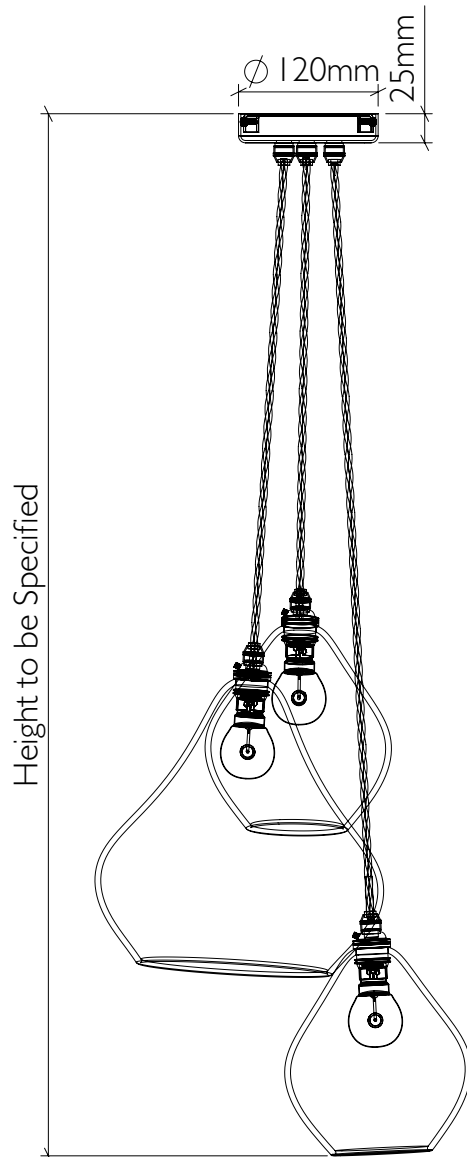

## ACID CLUSTER

3 DROP

### FLEX

1m adjustable round or twisted fabric  
coated flex. Available in 10 colours.  
(See 'Options' PDF.) Extra length can be  
specified.