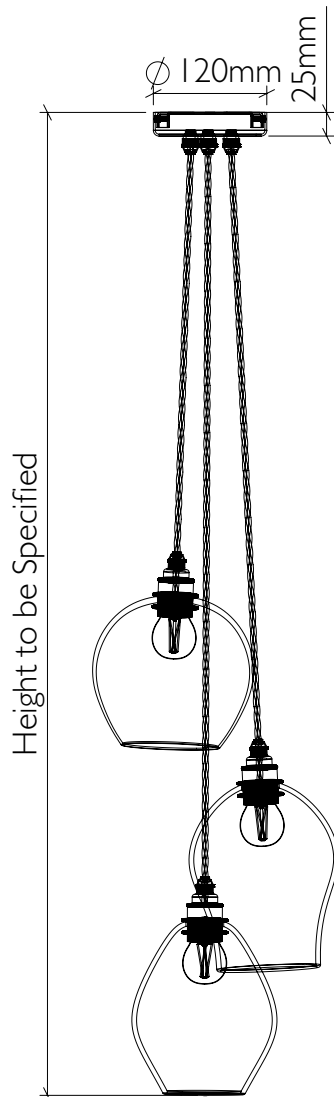

CURIOUSA

3 DROP CLUSTER MEDIUM

PRODUCT CODE
CLUST_3DROP_S

GLASS
Free-blown glass. Available in 22 colours.
(See 'Options' PDF.)

FITTING
E14 [25W Max, 220-240V 50Hz]
Available in 5 fitting finishes. (See
'Options' PDF.) E27, wet area [IP Rated]
& American fittings [UL Rated] also
available.

FLEX
1m adjustable round or twisted fabric
coated flex. Available in 10 colours.
(See 'Options' PDF.) Extra length can be
specified.

BULB
Pluto

AVERAGE WEIGHT
4.5kg