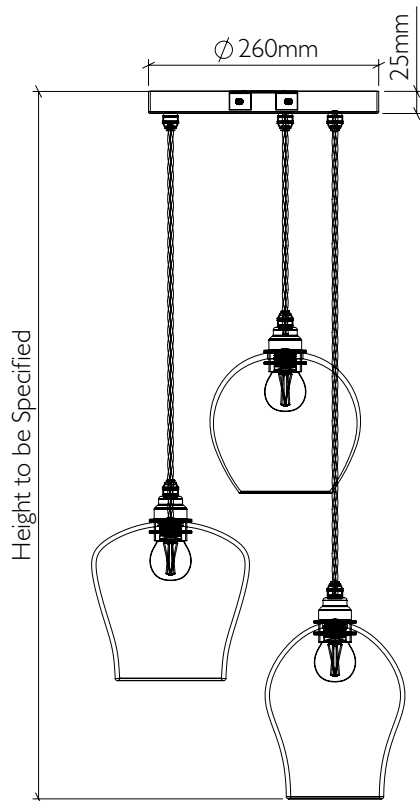

CURIOUSA

3 DROP PENDANT CHANDELIER

This chandelier is bespoke and can be customised to work with your space. Please contact us for more information.

GLASS

Free-blown glass. Available in 22 colours. (See 'Options' PDF.)

FITTING

E14 [25W Max, 220-240V 50Hz]
Available in 5 fitting finishes. (See 'Options' PDF.) E27, wet area [IP Rated] & American fittings [UL Rated] also available.

FLEX

1m adjustable round or twisted fabric coated flex. Available in 10 colours. (See 'Options' PDF.) Extra length can be specified.

BULB

Pluto

AVERAGE WEIGHT

4kg