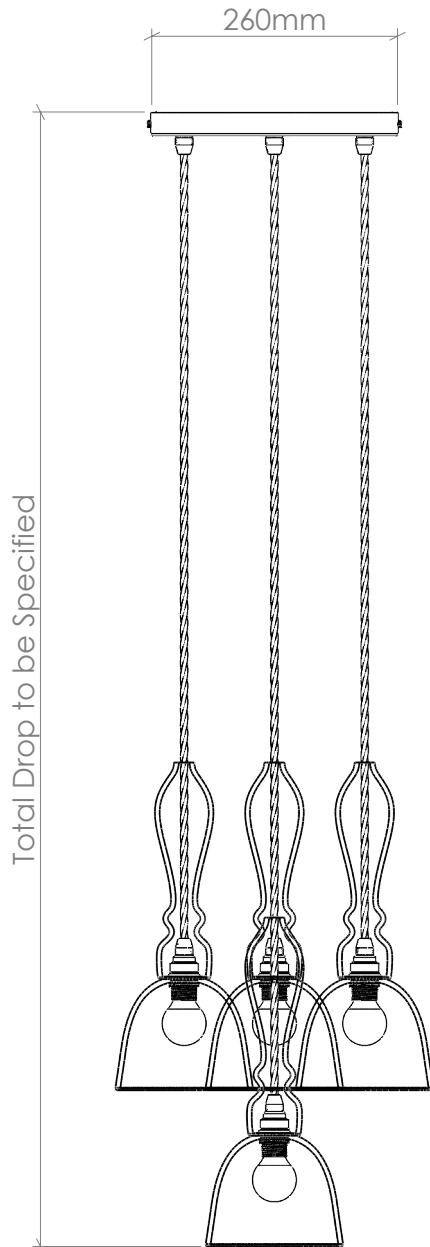

CURIOUSA

BELL CHANDELIER

4 DROP

PRODUCT CODE

BELL_CHD_4

GLASS

Free-blown glass. Available in 22 colours.
(See 'Options' PDF.)

FITTING

E14 [25W Max, 220-240V 50Hz]
Available in 5 fitting finishes. (See 'Options'
PDF.) Wet area [IP Rated] & American
fittings [UL Rated] also available.

FLEX

1m adjustable round or twisted fabric
coated flex. Available in 10 colours.
(See 'Options' PDF.) Extra length can be
specified.

BULB

Pluto

AVERAGE WEIGHT

6.0kg