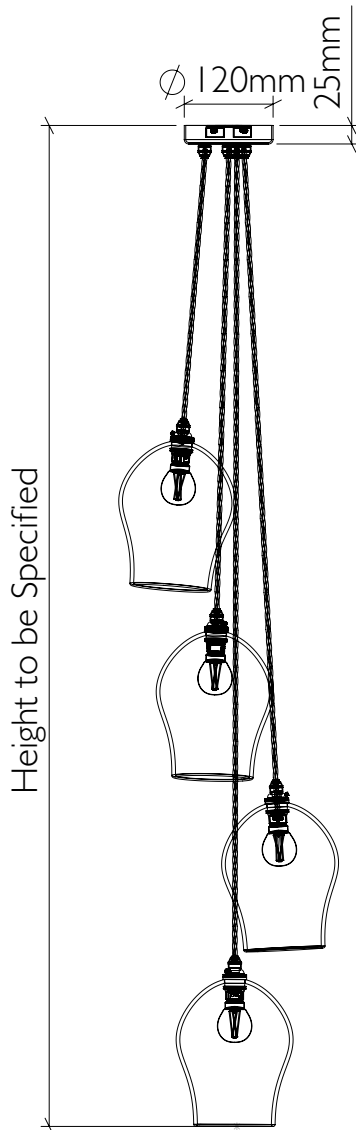

## 4 DROP CLUSTER MEDIUM

**PRODUCT CODE**  
SPM\_4CLUST

**GLASS**  
Free-blown glass. Available in 22 colours.  
(See 'Options' PDF.)

**FITTING**  
E14 [25W Max, 220-240V 50Hz]  
Available in 5 fitting finishes. (See  
'Options' PDF.) E27, wet area [IP Rated]  
& American fittings [UL Rated] also  
available.

**FLEX**  
1m adjustable round or twisted fabric  
coated flex. Available in 10 colours.  
(See 'Options' PDF.) Extra length can be  
specified.

**BULB**  
Pluto

**AVERAGE WEIGHT**  
5.5kg