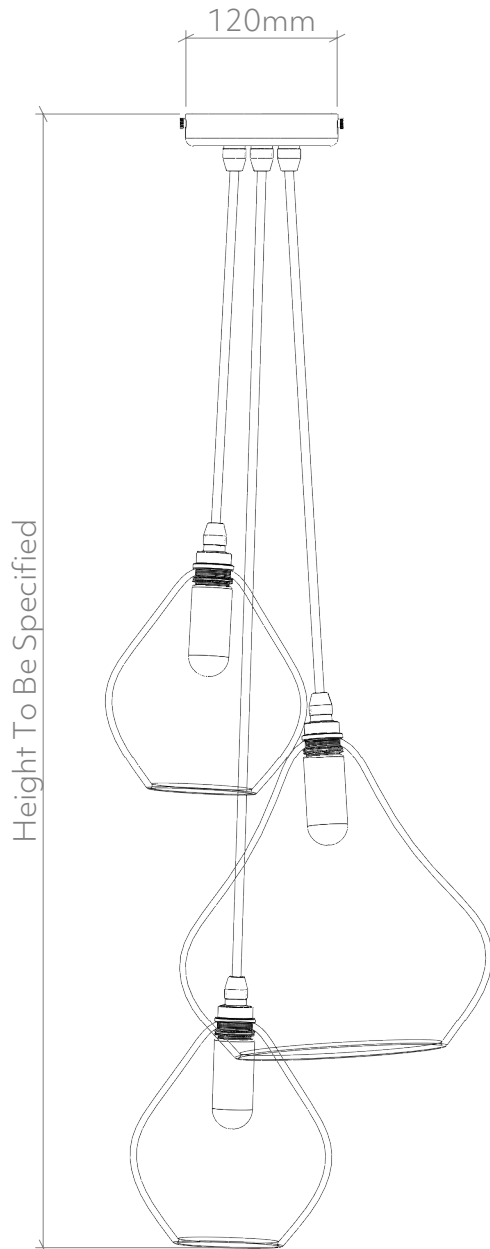

## ACID CLUSTER 3 DROP BATHROOM

**PRODUCT CODE**  
IP65\_ACID\_CLUST3

**GLASS**  
Free-blown glass. Available in 22 colours.  
(See 'Options' PDF.)

**FITTING**  
IP65 [5W Max, 220-240V 50Hz]  
Available in 5 fitting finishes. (See  
'Options' PDF.)

**FLEX**  
Round fabric coated flex. Available in 10  
colours. (See 'Options' PDF.) Length to be  
specified (non-adjustable)

**BULB**  
G9 LED Filament

**AVERAGE WEIGHT**  
5.5kg

**IMPORTANT INFORMATION**  
All glass dimensions are approximate – our glass is  
free-blown so all dimensions may vary with some  
bubbles, swirls and possible colour variations.