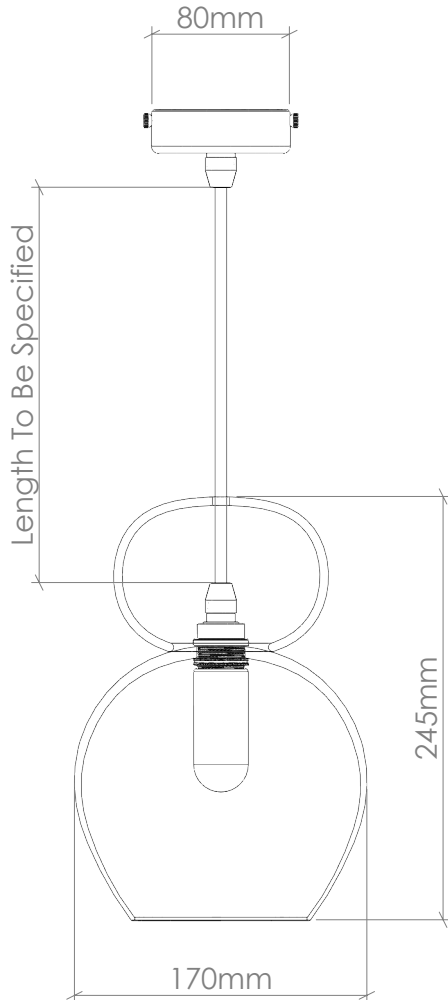

CURIOUSA

BUBBLE LIGHT

BATHROOM

PRODUCT CODE

IP65_BBL_SPM_003

GLASS

Free-blown glass. Available in 22 colours. (See 'Options' PDF.)

FITTING

IP65 [5W Max, 220-240V 50Hz]
Available in 5 fitting finishes. (See 'Options' PDF.)

FLEX

Round fabric coated flex. Available in 10 colours. (See 'Options' PDF.) Length to be specified (non-adjustable)

BULB

G9 LED Filament

AVERAGE WEIGHT

1.5kg

IMPORTANT INFORMATION

All glass dimensions are approximate – our glass is free-blown so all dimensions may vary with some bubbles, swirls and possible colour variations.