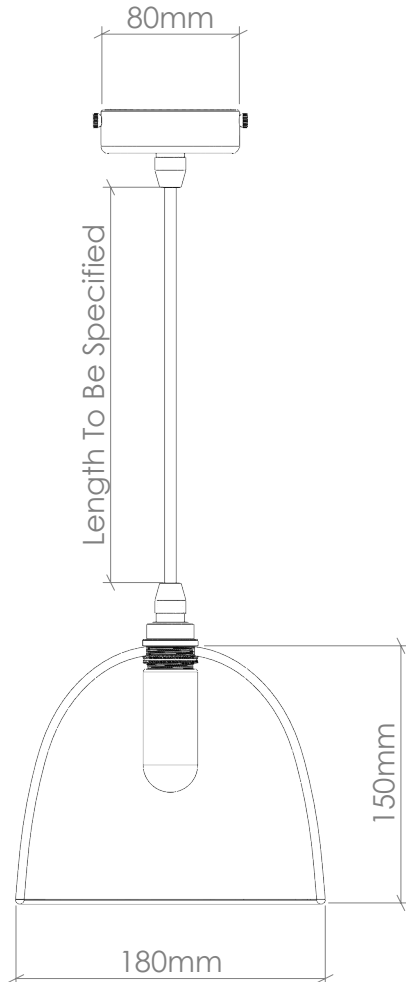

IP65 [5W Max, 220-240V 50Hz]
Available in 5 fitting finishes. (See 'Options' PDF.)

FLEX

Round fabric coated flex. Available in 10 colours. (See 'Options' PDF.) Length to be specified (non-adjustable)

BULB

G9 LED Filament

AVERAGE WEIGHT

0.5kg

IMPORTANT INFORMATION

All glass dimensions are approximate – our glass is free-blown so all dimensions may vary with some bubbles, swirls and possible colour variations.

CURIOUSA

BOWL MEDIUM

BATHROOM

PRODUCT CODE

IP65_SPM_001

GLASS

Free-blown glass. Available in 22 colours. (See 'Options' PDF.)

FITTING

G9 LED Filament

AVERAGE WEIGHT

1kg

IMPORTANT INFORMATION

All glass dimensions are approximate – our glass is free-blown so all dimensions may vary with some bubbles, swirls and possible colour variations.