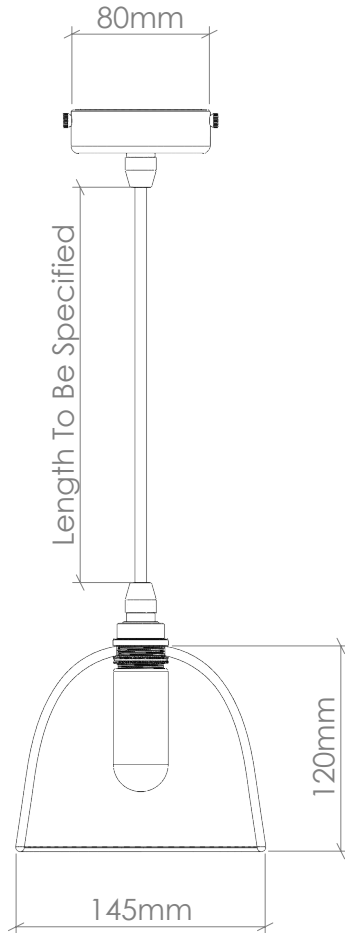

CURIOUSA

BOWL SMALL

BATHROOM

PRODUCT CODE

IP65_SPS_001

GLASS

Free-blown glass. Available in 22 colours. (See 'Options' PDF.)

FITTING

IP65 [5W Max, 220-240V 50Hz]
Available in 5 fitting finishes. (See 'Options' PDF.)

FLEX

Round fabric coated flex. Available in 10 colours. (See 'Options' PDF.) Length to be specified (non-adjustable)

BULB

G9 LED Filament

AVERAGE WEIGHT

0.5kg

IMPORTANT INFORMATION

All glass dimensions are approximate – our glass is free-blown so all dimensions may vary with some bubbles, swirls and possible colour variations.

G9 LED Filament

AVERAGE WEIGHT

1kg

IMPORTANT INFORMATION

All glass dimensions are approximate – our glass is free-blown so all dimensions may vary with some bubbles, swirls and possible colour variations.