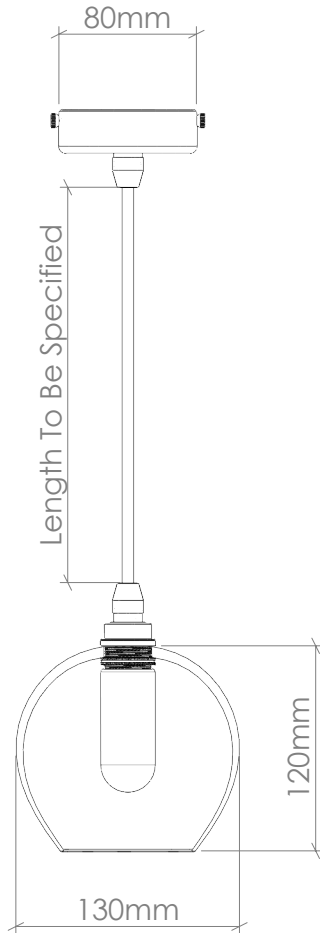

CURIOUSA

ROUND SMALL

BATHROOM

PRODUCT CODE

IP65_SPS_003

GLASS

Free-blown glass. Available in 22 colours. (See 'Options' PDF.)

FITTING

IP65 [5W Max, 220-240V 50Hz]
Available in 5 fitting finishes. (See 'Options' PDF.)

FLEX

Round fabric coated flex. Available in 10 colours. (See 'Options' PDF.) Length to be specified (non-adjustable)

BULB

G9 LED Filament

AVERAGE WEIGHT

0.5kg

IMPORTANT INFORMATION

All glass dimensions are approximate – our glass is free-blown so all dimensions may vary with some bubbles, swirls and possible colour variations.

CURIOUSA

ROUND MEDIUM BATHROOM

PRODUCT CODE

IP65_SPM_003

GLASS

Free-blown glass. Available in 22 colours. (See 'Options' PDF.)

FITTING

IP65 [5W Max, 220-240V 50Hz]
Available in 5 fitting finishes. (See 'Options' PDF.)