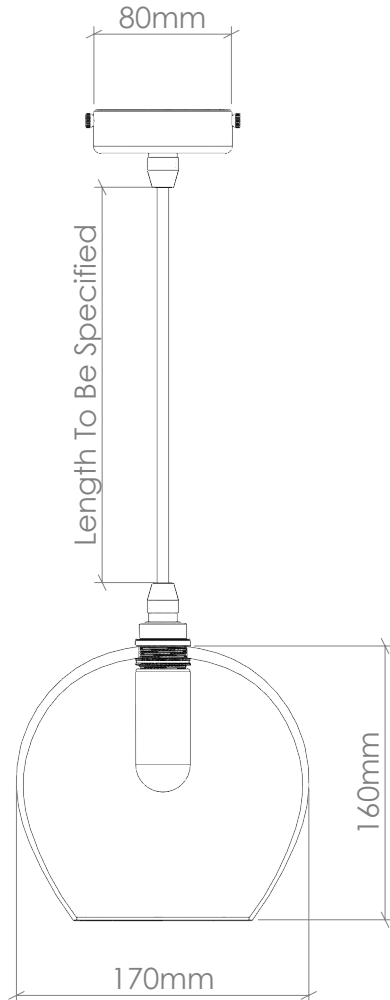

IP65 [5W Max, 220-240V 50Hz]
Available in 5 fitting finishes. (See 'Options' PDF.)

FLEX

Round fabric coated flex. Available in 10 colours. (See 'Options' PDF.) Length to be specified (non-adjustable)

BULB

G9 LED Filament

AVERAGE WEIGHT

0.5kg

IMPORTANT INFORMATION

All glass dimensions are approximate – our glass is free-blown so all dimensions may vary with some bubbles, swirls and possible colour variations.

CURIOUSA

ROUND MEDIUM BATHROOM

PRODUCT CODE

IP65_SPM_003

GLASS

Free-blown glass. Available in 22 colours. (See 'Options' PDF.)

FITTING

IP65 [5W Max, 220-240V 50Hz]
Available in 5 fitting finishes. (See 'Options' PDF.)

FLEX

Round fabric coated flex. Available in 10 colours. (See 'Options' PDF.) Length to be specified (non-adjustable)

BULB

G9 LED Filament

AVERAGE WEIGHT

1.0kg

IMPORTANT INFORMATION

All glass dimensions are approximate – our glass is free-blown so all dimensions may vary with some bubbles, swirls and possible colour variations.