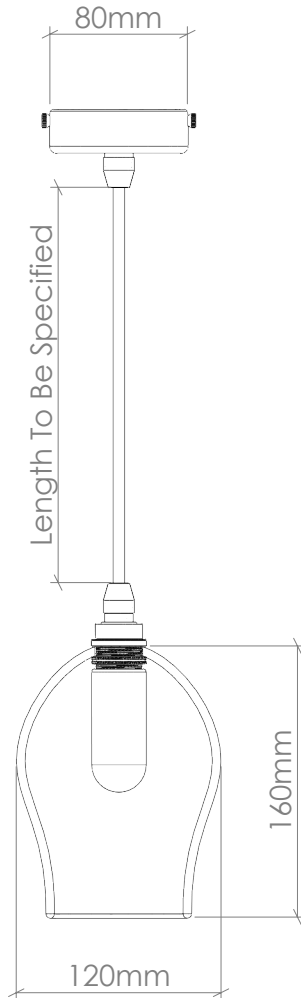

CURIOSA

TEARDROP SMALL BATHROOM

PRODUCT CODE

IP65_SPS_002

GLASS

Free-blown glass. Available in 22 colours. (See 'Options' PDF.)

FITTING

IP65 [5W Max, 220-240V 50Hz]
Available in 5 fitting finishes. (See 'Options' PDF.)

FLEX

Round fabric coated flex. Available in 10 colours. (See 'Options' PDF.) Length to be specified (non-adjustable)

BULB

G9 LED Filament

AVERAGE WEIGHT

0.5kg

IMPORTANT INFORMATION

All glass dimensions are approximate – our glass is free-blown so all dimensions may vary with some bubbles, swirls and possible colour variations.

CURIOUSA

TEARDROP MEDIUM BATHROOM

PRODUCT CODE

IP65_SPM_002

GLASS

Free-blown glass. Available in 22 colours. (See 'Options' PDF.)

FITTING

IP65 [5W Max, 220-240V 50Hz]
Available in 5 fitting finishes. (See 'Options' PDF.)

FLEX

Round fabric coated flex. Available in 10 colours. (See 'Options' PDF.) Length to be specified (non-adjustable)

BULB

G9 LED Filament

AVERAGE WEIGHT

1.0kg

IMPORTANT INFORMATION

All glass dimensions are approximate – our glass is free-blown so all dimensions may vary with some bubbles, swirls and possible colour variations.