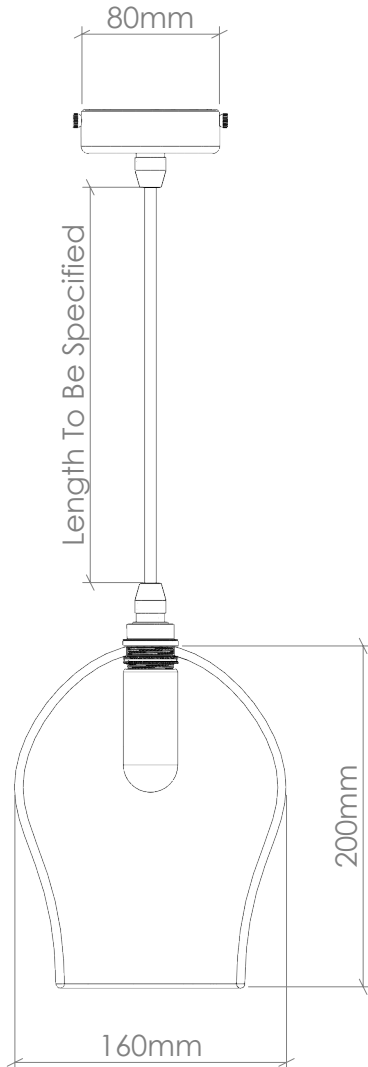

CURIOSA

TEARDROP SMALL BATHROOM

PRODUCT CODE

IP65_SPS_002

GLASS

Free-blown glass. Available in 22 colours. (See 'Options' PDF.)

FITTING

IP65 [5W Max, 220-240V 50Hz]
Available in 5 fitting finishes. (See 'Options' PDF.)

FLEX

Round fabric coated flex. Available in 10 colours. (See 'Options' PDF.) Length to be specified (non-adjustable)

BULB

G9 LED Filament

AVERAGE WEIGHT

0.5kg

IMPORTANT INFORMATION

All glass dimensions are approximate – our glass is free-blown so all dimensions may vary with some bubbles, swirls and possible colour variations.

CURIOUSA

TEARDROP MEDIUM BATHROOM

PRODUCT CODE

IP65_SPM_002

GLASS

Free-blown glass. Available in 22 colours. (See 'Options' PDF.)

FITTING

IP65 [5W Max, 220-240V 50Hz]
Available in 5 fitting finishes. (See 'Options' PDF.)

FLEX

Round fabric coated flex. Available in 10 colours. (See 'Options' PDF.) Length to be specified (non-adjustable)

BULB

G9 LED Filament

AVERAGE WEIGHT

1.0kg

IMPORTANT INFORMATION

All glass dimensions are approximate – our glass is free-blown so all dimensions may vary with some bubbles, swirls and possible colour variations.