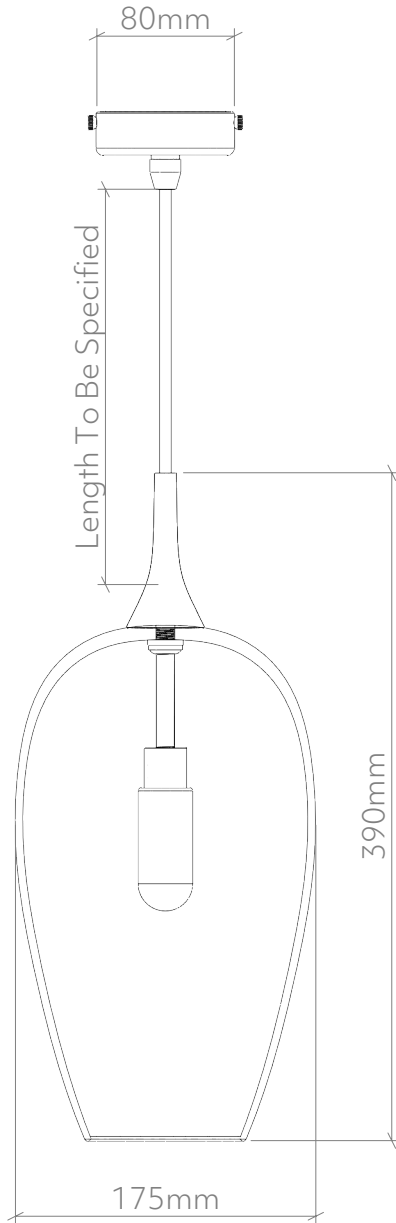

CURIOUSA

COCOON

BATHROOM

PRODUCT CODE

IP65_CON_SP

MATERIALS

Free-blown glass, metal fittings, handturned walnut or oak cap.

GLASS

Available in 22 colours. (See 'Options' PDF.)

FITTING

IP65 [5W Max, 220-240V 50Hz]

Available in 5 fitting finishes. (See 'Options' PDF.)

FLEX

Round fabric coated flex. Available in 10 colours. (See 'Options' PDF.) Length to be specified (non-adjustable)

BULB

G9 LED Filament

AVERAGE WEIGHT

1.5kg

IMPORTANT INFORMATION

All glass dimensions are approximate – our glass is free-blown so all dimensions may vary with some bubbles, swirls and possible colour variations.