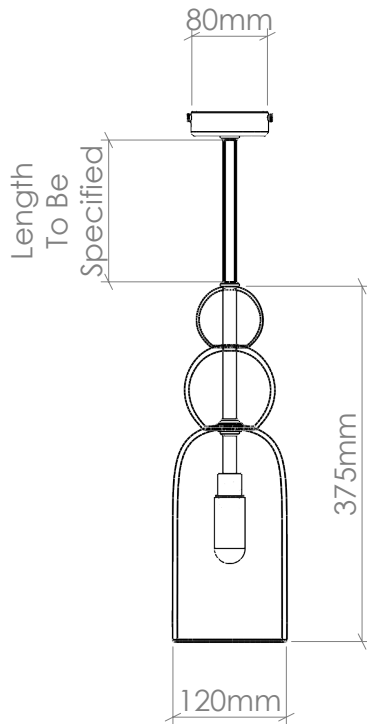

CURIOUSA

JAWBREAKER

BATHROOM

PRODUCT CODE

JAWBREAK_001

MATERIALS

Free-blown glass, metal fittings.

GLASS

Available in 22 colours. (See 'Options' PDF.)

FITTING

IP65 fixed rod [5W Max, 220-240V 50Hz] Available in 5 fitting finishes. (See 'Options' PDF.)

BULB

G9 LED Filament

AVERAGE WEIGHT

3.0kg

IMPORTANT INFORMATION

All glass dimensions are approximate – our glass is free-blown so all dimensions may vary with some bubbles, swirls and possible colour variations.