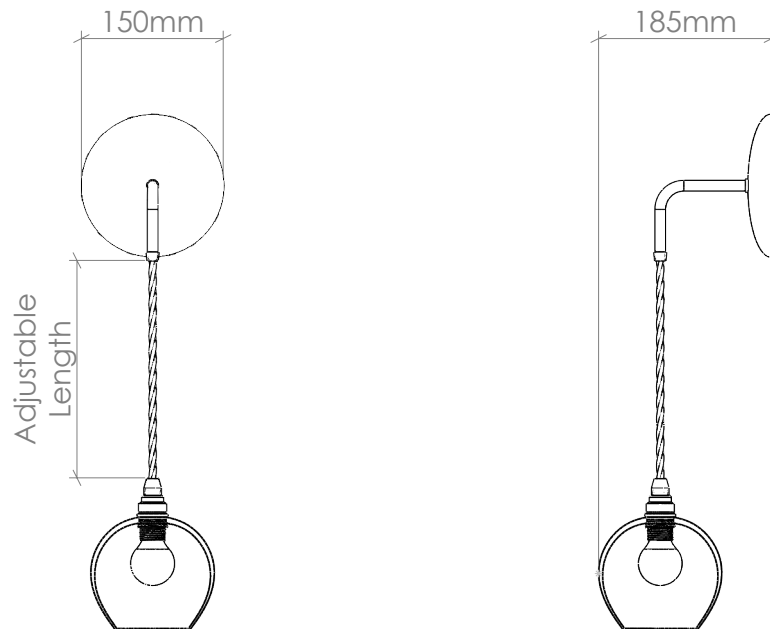

CURIOUSA

NOUVEAU WALL LIGHT

BATHROOM

PRODUCT CODE

IP65_WALL_NOUV

MATERIALS

Free-blown glass, metal fittings.

GLASS

Available in 22 colours. (See 'Options' PDF.)

FITTING

IP65 [5W Max, 220-240V 50Hz] Available in 5 fitting finishes. (See 'Options' PDF.)

BULB

G9 LED Filament

AVERAGE WEIGHT

0.75kg

CURIOUSA

POP WALL LIGHT

PRODUCT CODE

WALL_POP

MATERIALS

Free-blown glass, metal fittings, hand crafted walnut, oak or black lacquer wall bracket.

GLASS

Available in 22 colours. (See 'Options' PDF.)

FITTING

E14 [25W Max, 220-240V 50Hz] Available in 5 fitting finishes. (See 'Options' PDF.) E27, Wet area [IP Rated] & American fittings [UL Rated] also available.

FLEX

1m adjustable round or twisted fabric coated flex. Available in 10 colours. (See 'Options' PDF.) Extra length can be specified.