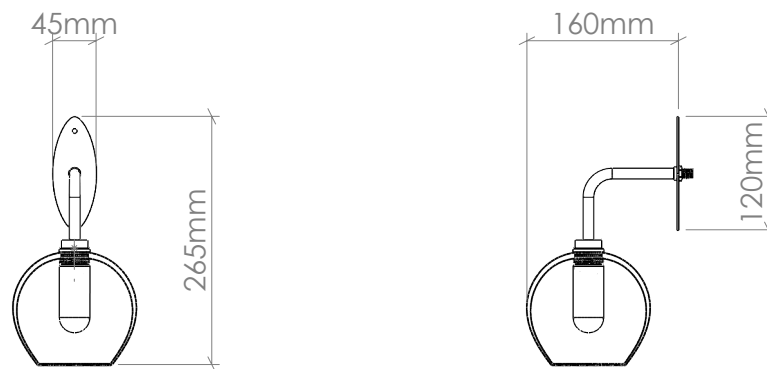

CURIOUSA

NOUVEAU WALL LIGHT

BATHROOM

PRODUCT CODE

IP65_WALL_NOUV

MATERIALS

Free-blown glass, metal fittings.

GLASS

Available in 22 colours. (See 'Options' PDF.)

FITTING

IP65 [5W Max, 220-240V 50Hz] Available in 5 fitting finishes. (See 'Options' PDF.)

BULB

G9 LED Filament

AVERAGE WEIGHT

0.75kg

CURIOUSA

POP WALL LIGHT

PRODUCT CODE

WALL_POP

MATERIALS

Free-blown glass, metal fittings, hand crafted walnut, oak or black lacquer wall bracket.

GLASS

Available in 22 colours. (See 'Options' PDF.)

FITTING

E14 [25W Max, 220-240V 50Hz] Available in 5 fitting finishes. (See 'Options' PDF.) E27, Wet area [IP Rated] & American fittings [UL Rated] also available.

FLEX

1m adjustable round or twisted fabric coated flex. Available in 10 colours. (See 'Options' PDF.) Extra length can be specified.