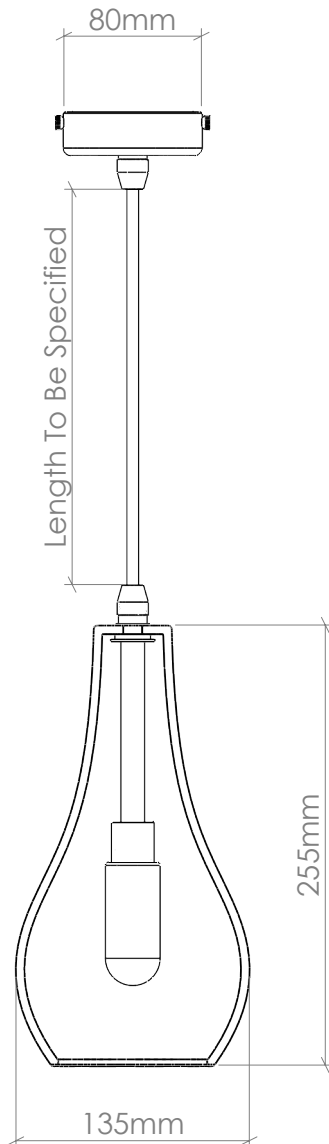

CURIOUSA

SNOWDROP

BATHROOM

PRODUCT CODE

IP65_TUT_STE

GLASS

Free-blown glass. Available in 22 colours. (See 'Options' PDF.)

FITTING

IP65 [5W Max, 220-240V 50Hz]
Available in 5 fitting finishes. (See 'Options' PDF.)

FLEX

Round fabric coated flex. Available in 10 colours. (See 'Options' PDF.) Length to be specified (non-adjustable)

BULB

G9 LED Filament

AVERAGE WEIGHT

1.5kg

IMPORTANT INFORMATION

All glass dimensions are approximate – our glass is free-blown so all dimensions may vary with some bubbles, swirls and possible colour variations.