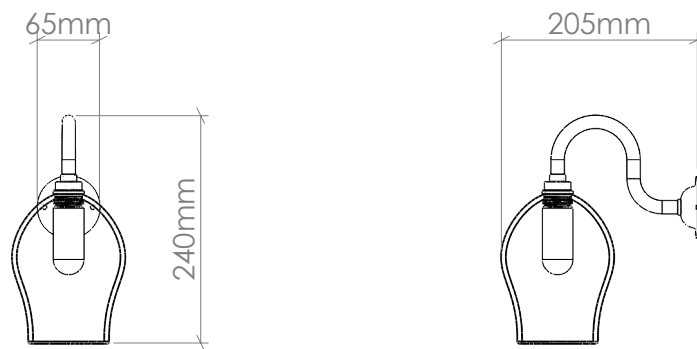

CURIOUSA

SWAN WALL LIGHT BATHROOM

PRODUCT CODE

IP65_WALL_SWAN

MATERIALS

Free-blown glass, metal fittings.

GLASS

Available in 22 colours. (See 'Options' PDF.)

FITTING

IP65 [5W Max, 220-240V 50Hz] Available in 5 fitting finishes. (See 'Options' PDF.)

BULB

G9 LED Filament

AVERAGE WEIGHT

1.0kg