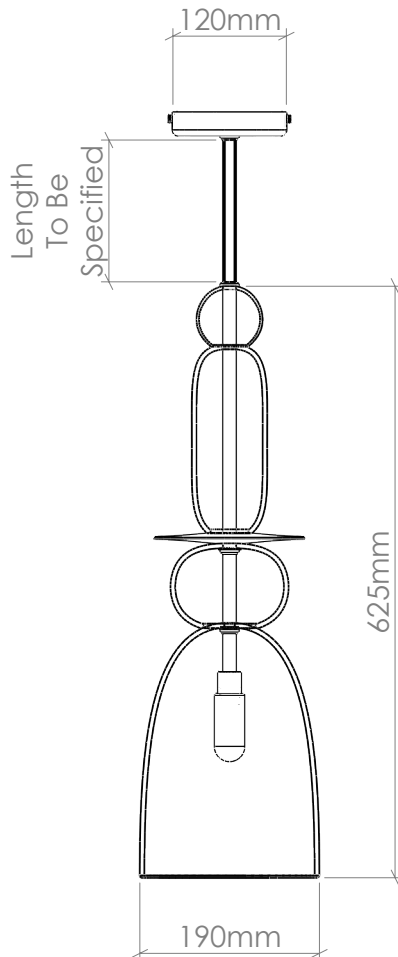

CURIOUSA

TOTEM ORB

BATHROOM

PRODUCT CODE

IP65_STACK_006_TOTEM_ORB

MATERIALS

Free-blown glass, metal fittings, handturned walnut or oak disc.

GLASS

Available in 22 colours. (See 'Options' PDF.)

FITTING

IP65 [5W Max, 220-240V 50Hz]

Available in 5 fitting finishes. (See 'Options' PDF.)

BULB

G9 LED Filament

AVERAGE WEIGHT

7.0kg

IMPORTANT INFORMATION

All glass dimensions are approximate – our glass is free-blown so all dimensions may vary with some bubbles, swirls and possible colour variations.