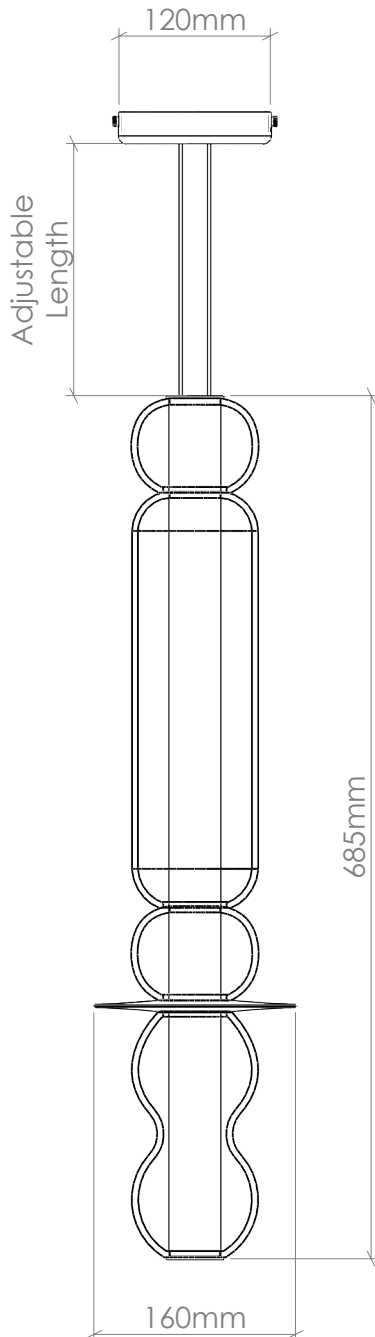

FITTING

LED Strip [230V/24V] 3000k, approx. 1950 Lumens (Dimmable)/26 Watts. With transformer. American fittings [UL Rated] also available.

SUPPORT

1m adjustable powered suspension wire.

AVERAGE WEIGHT

4.0kg

IMPORTANT INFORMATION

All glass dimensions are approximate – our glass is free-blown so all dimensions may vary with some bubbles, swirls and possible colour variations.

CURIOUSA

CASCADE

PRODUCT CODE

CASC_PEND

MATERIALS

Solid brass end caps, free-blown glass, hand-turned walnut or oak disc.

GLASS

Available in 22 colours. (See 'Options' PDF.)

FITTING

LED Strip [230V/24V] 3000k, approx. 1950 Lumens (Dimmable)/26 Watts. With transformer. *American fittings [UL Rated] also available.*

SUPPORT

1m adjustable powered suspension wire.

AVERAGE WEIGHT

4.0kg

IMPORTANT INFORMATION

All glass dimensions are approximate – our glass is free-blown so all dimensions may vary with some bubbles, swirls and possible colour variations.