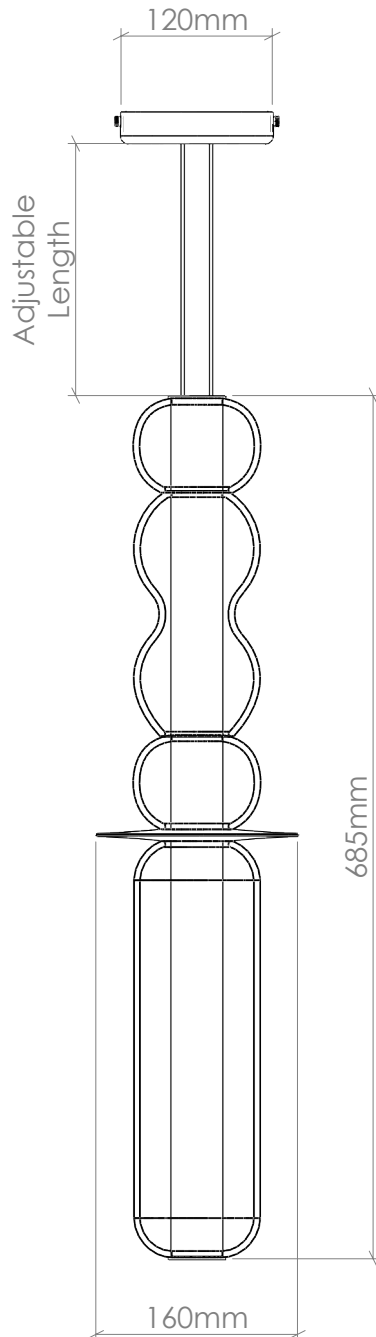

CURIOUSA

CREST

PRODUCT CODE

CRST_PEND

MATERIALS

Solid brass end caps, free-blown glass, hand-turned walnut or oak disc.

GLASS

Available in 22 colours. (See 'Options' PDF.)

FITTING

LED Strip [230V/24V] 3000k, approx. 1950 Lumens (Dimmable)/26 Watts. With transformer. American fittings [UL Rated] also available.

SUPPORT

1m adjustable powered suspension wire.

AVERAGE WEIGHT

4.0kg

MATERIALS

Solid brass end caps, free-blown glass, hand-turned walnut or oak disc.

GLASS

Available in 22 colours. (See 'Options' PDF.)

FITTING

LED Strip [230V/24V] 3000k, approx. 1950 Lumens (Dimmable)/26 Watts. With transformer. *American fittings [UL Rated] also available.*

SUPPORT

1m adjustable powered suspension wire.

AVERAGE WEIGHT

4.0kg

IMPORTANT INFORMATION

All glass dimensions are approximate – our glass is free-blown so all dimensions may vary with some bubbles, swirls and possible colour variations.