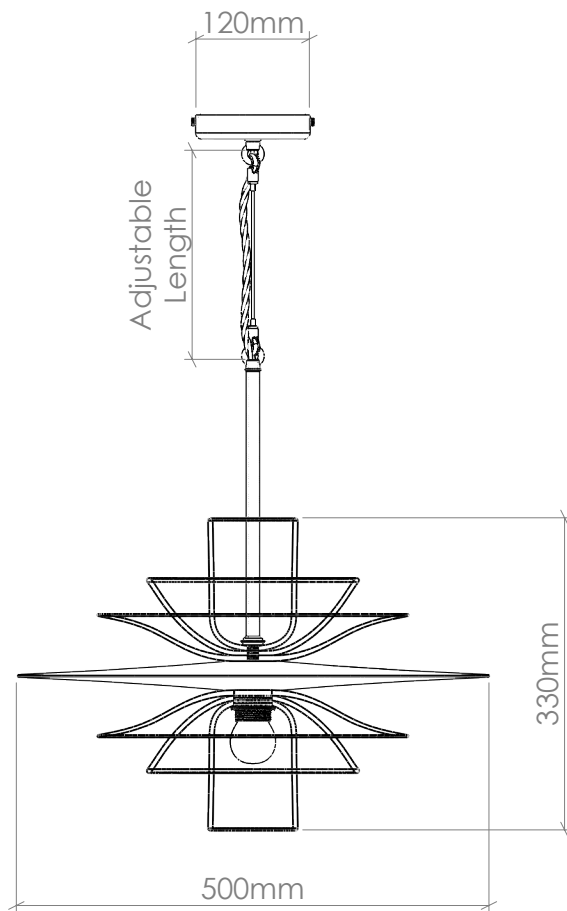

CURIOUSA

DOUBLE DINE

PRODUCT CODE

DBL_DINE

MATERIALS

Free-blown glass, metal fittings, hand-turned walnut or oak disc.

GLASS

Available in 22 colours. (See 'Options' PDF.)

FITTING

E27 [25W Max, 220-240V 50Hz]
Available in 5 fitting finishes. (See 'Options' PDF.) Wet area [IP Rated] & American fittings [UL Rated] also available.

FLEX

1m adjustable round or twisted fabric coated flex. Available in 10 colours. (See 'Options' PDF.) Extra length can be specified.

WEIGHT SUPPORT

Rod with choice of chain or suspension wire with posilocks

BULB

Golf Ball/Mini Tube

AVERAGE WEIGHT

7.0kg

IMPORTANT INFORMATION

All glass dimensions are approximate – our glass is free-blown so all dimensions may vary with some bubbles, swirls and possible colour variations.