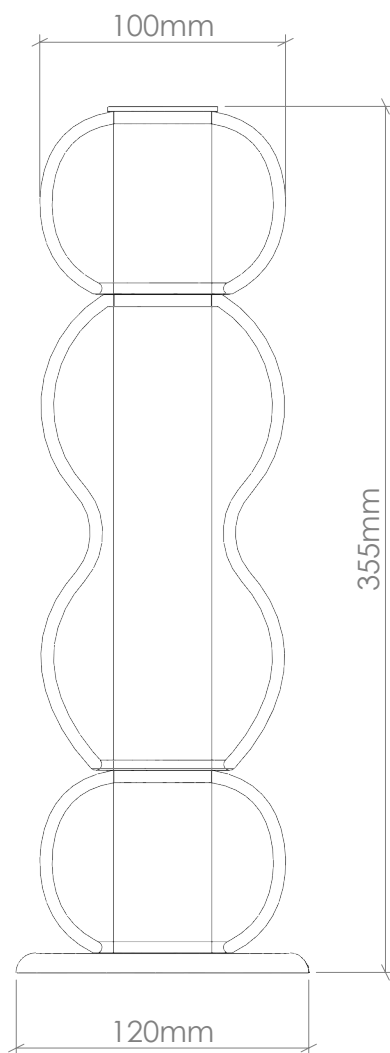

CURIOUSA

DRIFT

PRODUCT CODE

DRFT_TBL

GLASS

Free-blown glass. Available in 22 colours including sandblasted finish. (See 'Options' PDF.)

FITTING

Solid brass base and end cap. LED Strip fitting [230v/24V] 3000k 450Lumens (Dimmable.) American fittings [UL Rated] also available.

FLEX

2m round round fabric coated flex, inline transformer, 3 pin plug.

AVERAGE WEIGHT

3.0kg

IMPORTANT INFORMATION

All glass dimensions are approximate – our glass is free-blown so all dimensions may vary with some bubbles, swirls and possible colour variations.