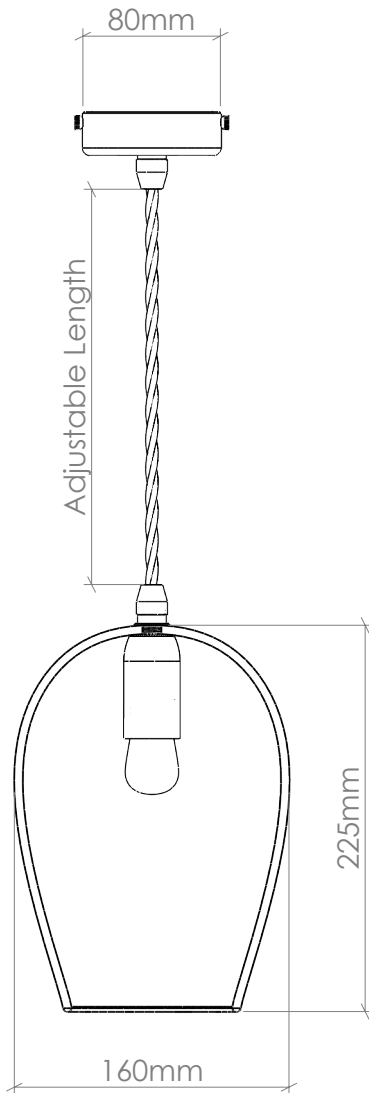

CURIOUSA

FABIO

PRODUCT CODE

FABIO_SP

GLASS

Free-blown glass. Available in 22 colours.
(See 'Options' PDF.)

FITTING

E14 [25W Max, 220-240V 50Hz]
Available in 5 fitting finishes. (See
'Options' PDF.) E27, Wet area [IP Rated]
& American fittings [UL Rated] also
available.

FLEX

1m adjustable round or twisted fabric
coated flex. Available in 10 colours.
(See 'Options' PDF.) Extra length can be
specified.

BULB

Pluto/Totem/Piccolo

AVERAGE WEIGHT

1kg

IMPORTANT INFORMATION

All glass dimensions are approximate – our glass is
free-blown so all dimensions may vary with some
bubbles, swirls and possible colour variations.