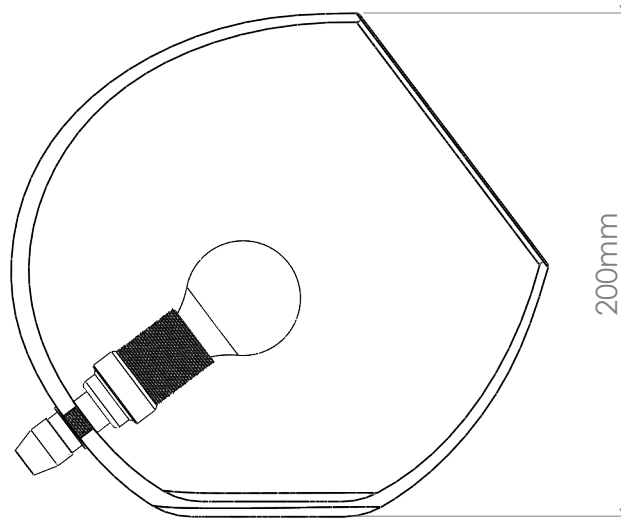

AVERAGE WEIGHT

0.5kg

CURIOUSA

GLOBE TABLE LAMP MEDIUM

PRODUCT CODE

TL_GLOBE_M

MATERIALS

Free-blown glass, metal fittings.

GLASS

Available in 22 colours. (See 'Options' PDF.)

FITTING

E14 [25W Max, 220-240V 50Hz] Available in 5 fitting finishes. (See 'Options' PDF.) E27 & American fittings [UL Rated] also available.

FLEX

1.5m twisted fabric coated flex, inline switch, 3 pin plug.

AVERAGE WEIGHT

1kg

CURIOUSA

GLOBE TABLE LAMP LARGE

PRODUCT CODE

TL_GLOBE_L

MATERIALS

Free-blown glass, metal fittings.