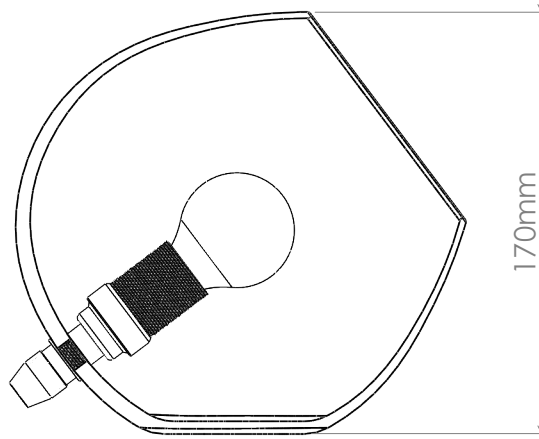

CURIOUSA

GLOBE TABLE LAMP SMALL

PRODUCT CODE

TL_GLOBE_S

MATERIALS

Free-blown glass, metal fittings.

GLASS

Available in 22 colours. (See 'Options' PDF.)

FITTING

E14 [25W Max, 220-240V 50Hz] Available in 5 fitting finishes. (See 'Options' PDF.) E27 & American fittings [UL Rated] also available.

FLEX

1.5m twisted fabric coated flex, inline switch, 3 pin plug.

AVERAGE WEIGHT

0.5kg

CURIOUSA

GLOBE TABLE LAMP MEDIUM

PRODUCT CODE

TL_GLOBE_M

MATERIALS

Free-blown glass, metal fittings.

AVERAGE WEIGHT

1kg

CURIOUSA

GLOBE TABLE LAMP LARGE

PRODUCT CODE

TL_GLOBE_L

MATERIALS

Free-blown glass, metal fittings.