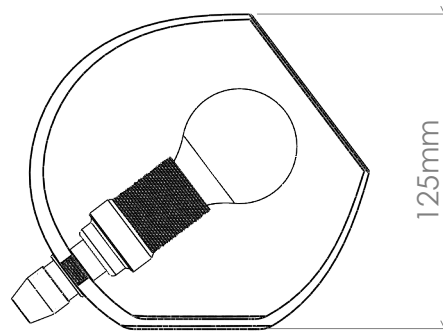

CURIOUSA

GLOBE TABLE LAMP SMALL

PRODUCT CODE

TL_GLOBE_S

MATERIALS

Free-blown glass, metal fittings.

GLASS

Available in 22 colours. (See 'Options' PDF.)

FITTING

E14 [25W Max, 220-240V 50Hz] Available in 5 fitting finishes. (See 'Options' PDF.) E27 & American fittings [UL Rated] also available.

FLEX

1.5m twisted fabric coated flex, inline switch, 3 pin plug.

AVERAGE WEIGHT

0.5kg

CURIOUSA

GLOBE TABLE LAMP MEDIUM

PRODUCT CODE

TL_GLOBE_M

MATERIALS

Free-blown glass, metal fittings.

AVERAGE WEIGHT

1kg

CURIOUSA

GLOBE TABLE LAMP LARGE

PRODUCT CODE

TL_GLOBE_L

MATERIALS

Free-blown glass, metal fittings.