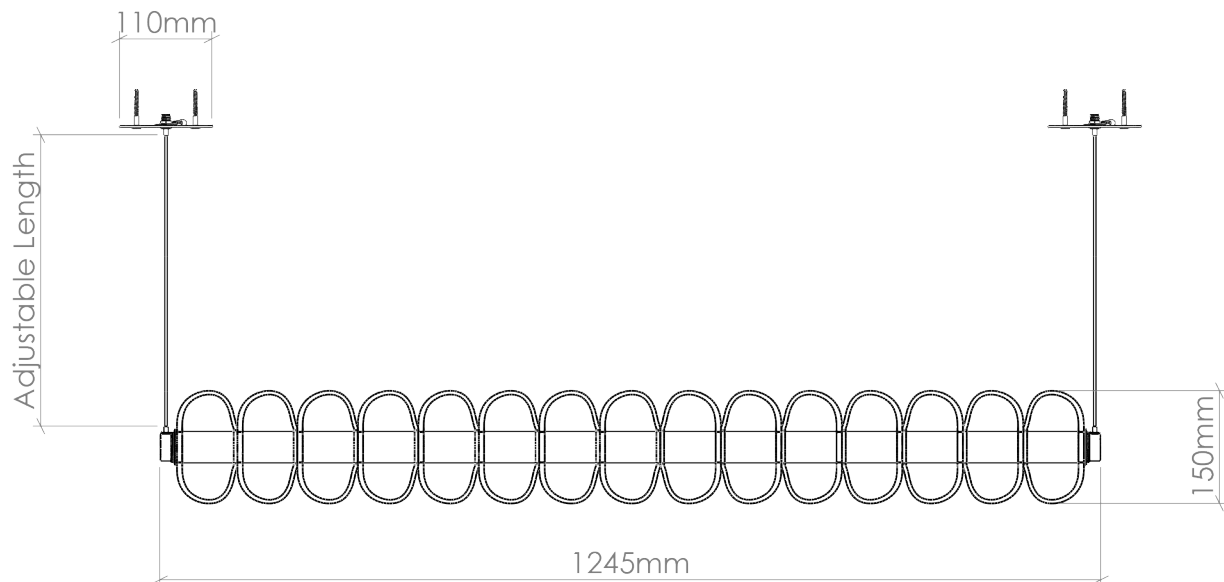

CURIOUSA

GLOWBULE BEAD BEAM

PRODUCT CODE
BEAD_BEAM

MATERIALS
Free-blown glass, solid brass end caps.

GLASS
Available in all semi-opaque colours. (See 'Options' PDF.)

FITTING
LED Strip [24V] 2700k (Dimmable), approx.
45 Watts. 2500 Lumens.
With transformer. American fittings [UL Rated] also available.

SUPPORT
1m adjustable powered suspension wire with
cable gliders.

AVERAGE WEIGHT
12.0kg