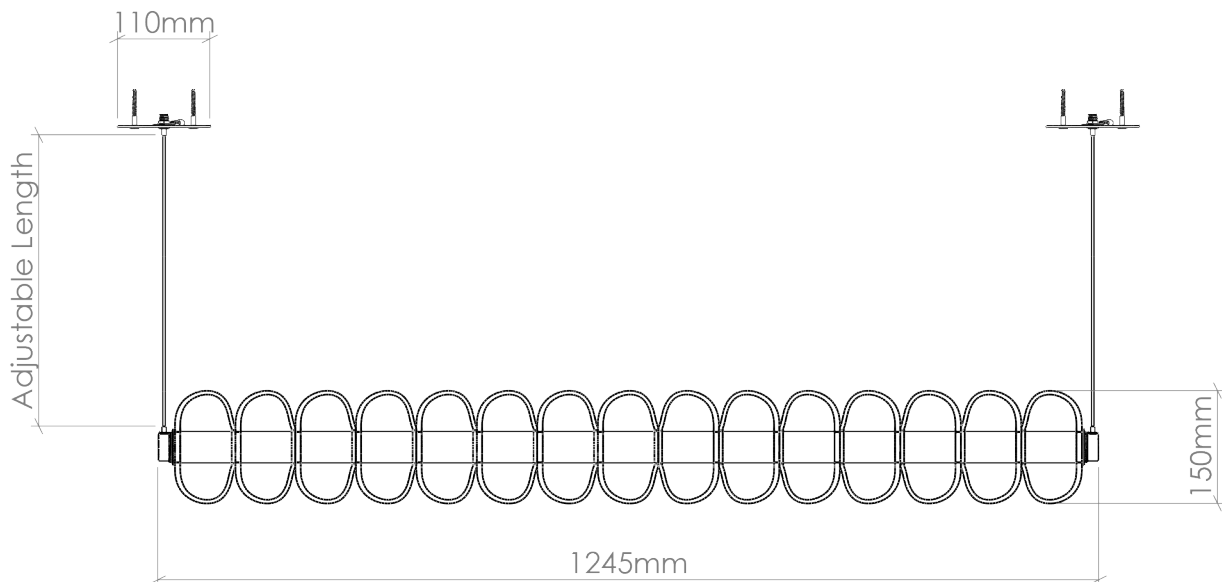

CURIOUSA

GLOWBULE BEAD BEAM

PRODUCT CODE
BEAD_BEAM

MATERIALS
Free-blown glass, solid brass end caps.

GLASS
Available in all semi-opaque colours. (See 'Options' PDF.)

FITTING
LED Strip [24V] 2700k (Dimmable), approx.
45 Watts. 2500 Lumens.
With transformer. American fittings also available.

SUPPORT
1m adjustable powered suspension wire with
cable gliders.

AVERAGE WEIGHT
12.0kg