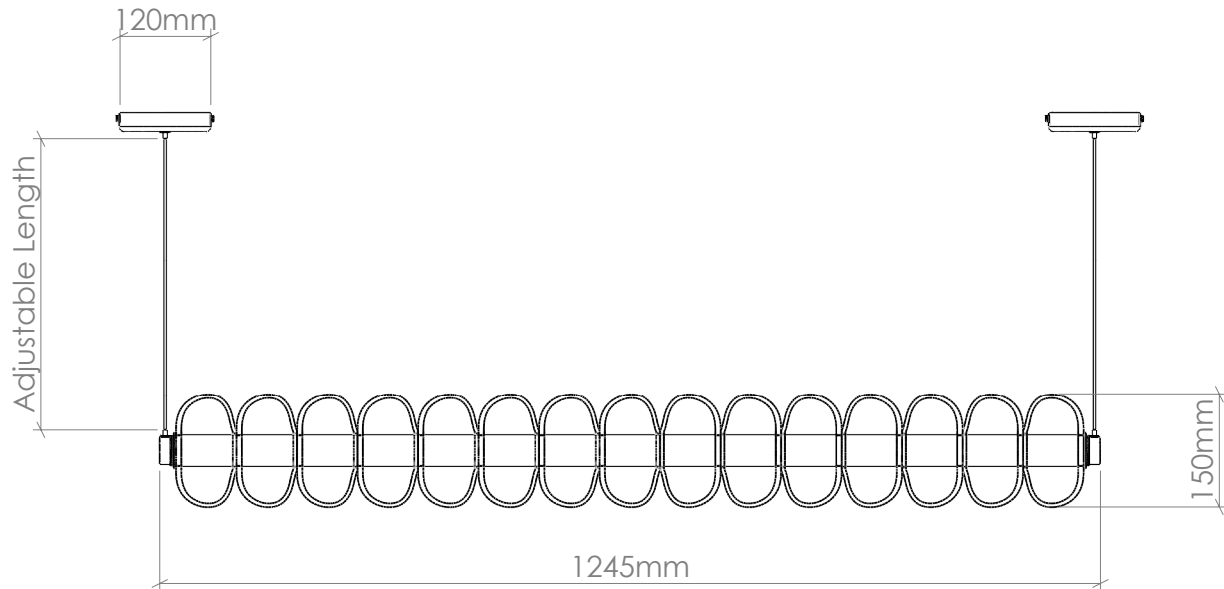

## GLOWBULE BEAD BEAM

**PRODUCT CODE**  
BEAD\_BEAM

**MATERIALS**  
Free-blown glass, solid brass end caps.

**GLASS**  
*Available in all semi-opaque colours. (See 'Options' PDF.)*

**FITTING**  
LED Strip [230V/24V] 3000k (Dimmable), approx. 57 Watts. With transformer. *American fittings [UL Rated] also available.*

**SUPPORT**  
1m adjustable powered suspension wire with cable gliders.

**AVERAGE WEIGHT**  
12.0kg