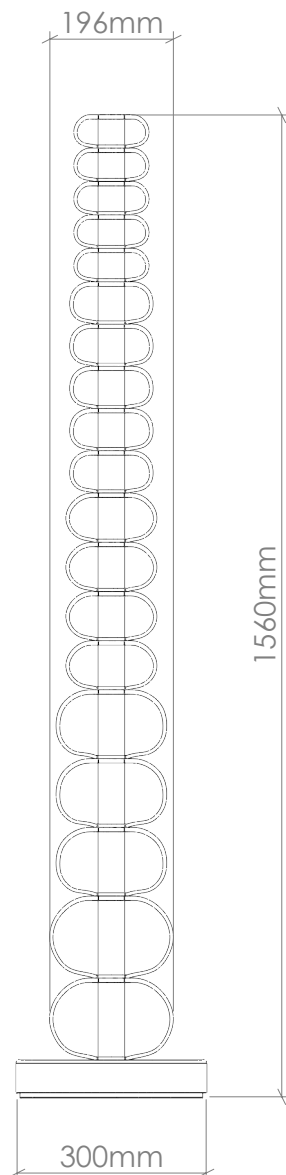

CURIOUSA

BEAD FLOOR LAMP

PRODUCT CODE

BEAD_FLR

GLASS

Free-blown glass. Available in all semi-opaque colours. (See 'Options' PDF.)

FITTING

LED Strip [24V] 2700k (Dimmable), approx. 55 Watts. 3000 Lumens. With transformer *American fittings [UL Rated] also available.*

FLEX

2m round fabric coated flex, inline dimmer switch & transformer, 3 pin plug.

AVERAGE WEIGHT

15.0kg

IMPORTANT INFORMATION

All glass dimensions are approximate – our glass is free-blown so all dimensions may vary with some bubbles, swirls and possible colour variations.