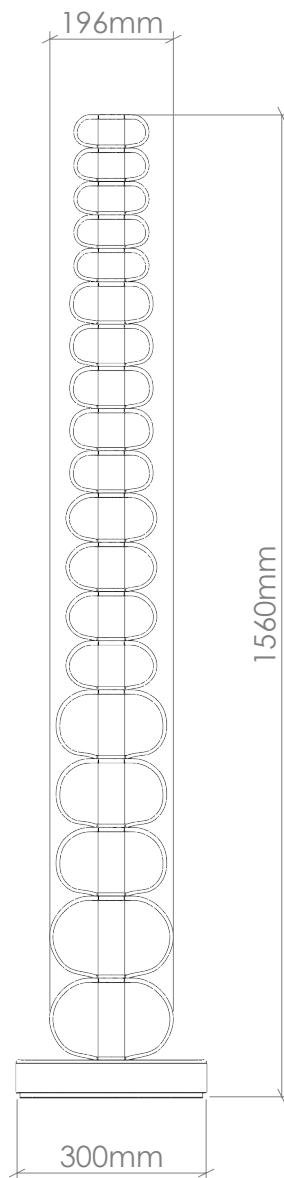

CURIOUSA

BEAD FLOOR LAMP

PRODUCT CODE

BEAD_FLR

GLASS

Free-blown glass. Available in all semi-opaque colours. (See 'Options' PDF.)

FITTING

LED Strip [230V/24V] 3000k (Dimmable), approx. 72 Watts. American fittings [UL Rated] also available.

FLEX

2m round fabric coated flex, inline dimmer switch & transformer, 3 pin plug.

AVERAGE WEIGHT

15.0kg

IMPORTANT INFORMATION

All glass dimensions are approximate – our glass is free-blown so all dimensions may vary with some bubbles, swirls and possible colour variations.