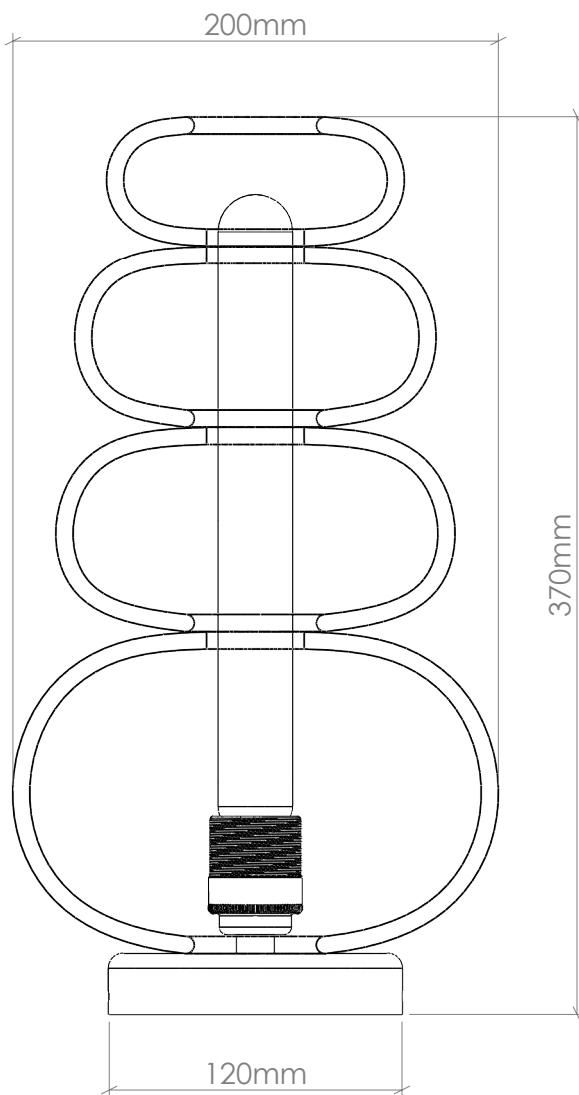

## GLOWBULE BEAD TABLE LAMP

**PRODUCT CODE**  
BEAD\_TBL

**GLASS**  
Free-blown glass. Available in all semi-opaque colours. (See 'Options' PDF.)

**FITTING**  
E27 [25W Max, 220-240V 50Hz]  
Available in 5 fitting finishes. (See 'Options' PDF.) Wet area [IP Rated] & American fittings [UL Rated] also available.

**FLEX**  
2m round fabric coated flex, inline dimmer switch, 3 pin plug.

**BULB**  
E27 Tubular LED

**AVERAGE WEIGHT**  
3.5kg

**IMPORTANT INFORMATION**  
All glass dimensions are approximate – our glass is free-blown so all dimensions may vary with some bubbles, swirls and possible colour variations.