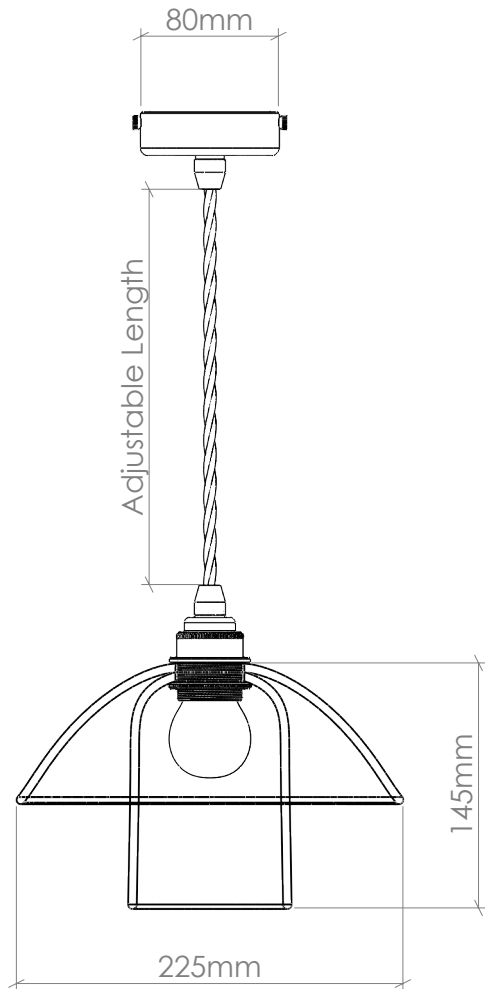

CURIOUSA

JAPONICA

PRODUCT CODE

JPN_SP

GLASS

Free-blown glass. Available in 22 colours. (See 'Options' PDF.)

FITTING

E27 [25W Max, 220-240V 50Hz] Available in 5 fitting finishes. (See 'Options' PDF.) Wet area [IP Rated] & American fittings [UL Rated] also available.

FLEX

1m adjustable round or twisted fabric coated flex. Available in 10 colours. (See 'Options' PDF.) Extra length can be specified.

BULB

Golf Ball/Mini Tube

AVERAGE WEIGHT

2kg

IMPORTANT INFORMATION

All glass dimensions are approximate – our glass is free-blown so all dimensions may vary with some bubbles, swirls and possible colour variations.