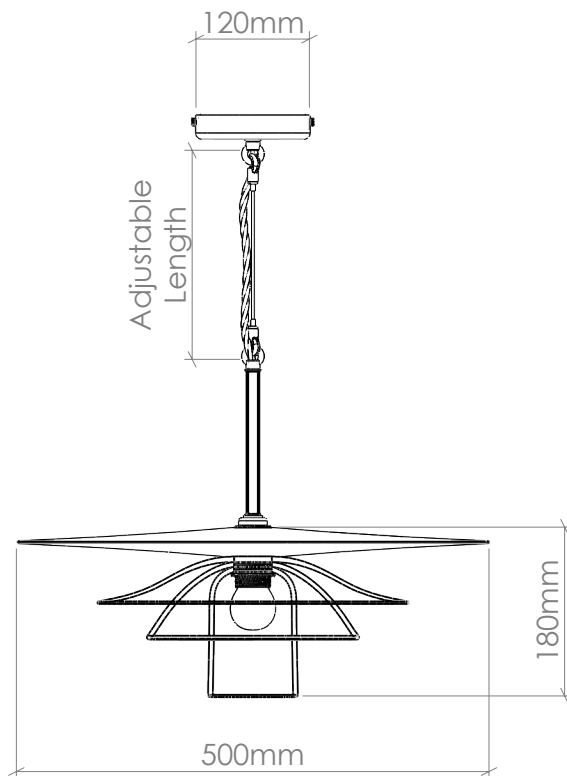

CURIOUSA

LOTUS DINE

PRODUCT CODE

LTS_DINE

MATERIALS

Free-blown glass, metal fittings, hand-turned walnut or oak disc.

GLASS

Available in 22 colours. (See 'Options' PDF.)

FITTING

E27 [25W Max, 220-240V 50Hz]
Available in 5 fitting finishes. (See 'Options' PDF.) Wet area [IP Rated] & American fittings [UL Rated] also available.

FLEX

1m adjustable round or twisted fabric coated flex. Available in 10 colours. (See 'Options' PDF.) Extra length can be specified.

WEIGHT SUPPORT

Rod with choice of chain or suspension wire with posilocks

BULB

Golf Ball/Mini Tube

AVERAGE WEIGHT

7.0kg

IMPORTANT INFORMATION

All glass dimensions are approximate – our glass is free-blown so all dimensions may vary with some bubbles, swirls and possible colour variations.