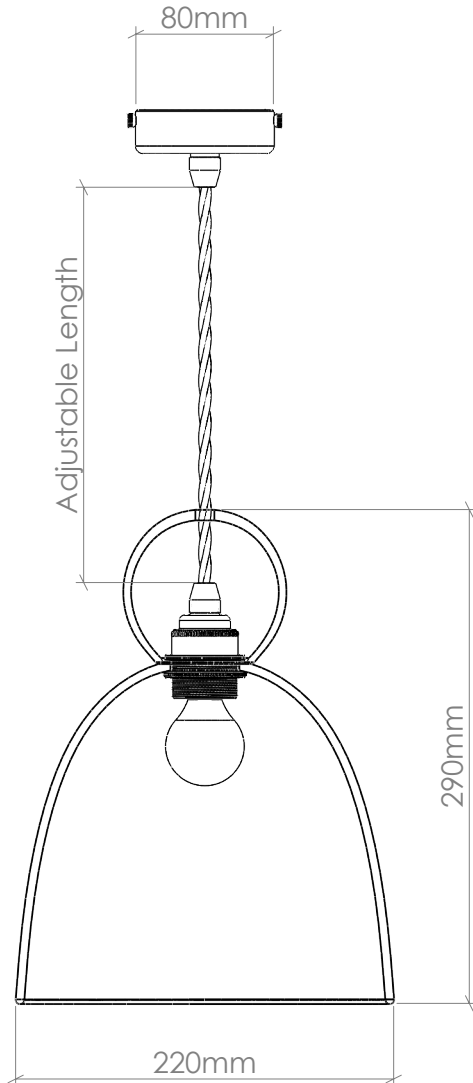

CURIOUSA

OSHKA LARGE

PRODUCT CODE

OSHKA_SPL

GLASS

Free-blown glass. Available in 22 colours. (See 'Options' PDF.)

FITTING

E27 [25W Max, 220-240V 50Hz] Available in 5 fitting finishes. (See 'Options' PDF.) Wet area [IP Rated] & American fittings [UL Rated] also available.

FLEX

1m adjustable round or twisted fabric coated flex. Available in 10 colours. (See 'Options' PDF.) Extra length can be specified.

BULB

Mini Tube/Pear Filament

AVERAGE WEIGHT

2kg

IMPORTANT INFORMATION

All glass dimensions are approximate – our glass is free-blown so all dimensions may vary with some bubbles, swirls and possible colour variations.