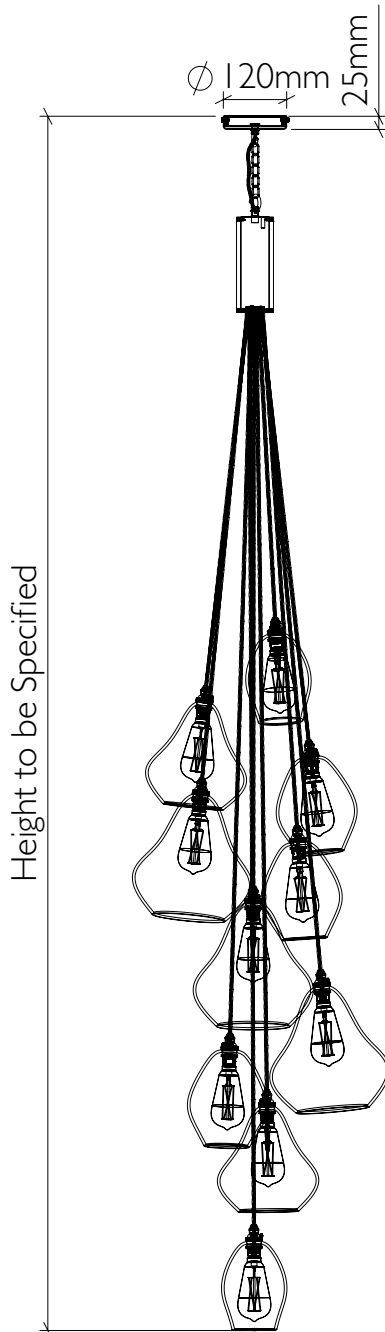

CURIOUSA

PEAR DROP CHANDELIER

PRODUCT CODE
PEAR_CLUST10

MATERIALS
Free-blown glass, metal fittings, hand-turned walnut or oak barrel.

GLASS
Available in 22 colours. (See 'Options' PDF.)

FITTING
E14 [25W Max, 220-240V 50Hz]
Available in 5 fitting finishes. (See 'Options' PDF.) E27 & American fittings [UL Rated] also available.

FLEX
1m adjustable round or twisted fabric coated flex. Available in 10 colours. (See 'Options' PDF.) Extra length can be specified.

WEIGHT SUPPORT
Rod with choice of chain or suspension wire with posilocks.

BULB
Pluto

AVERAGE WEIGHT
22kg