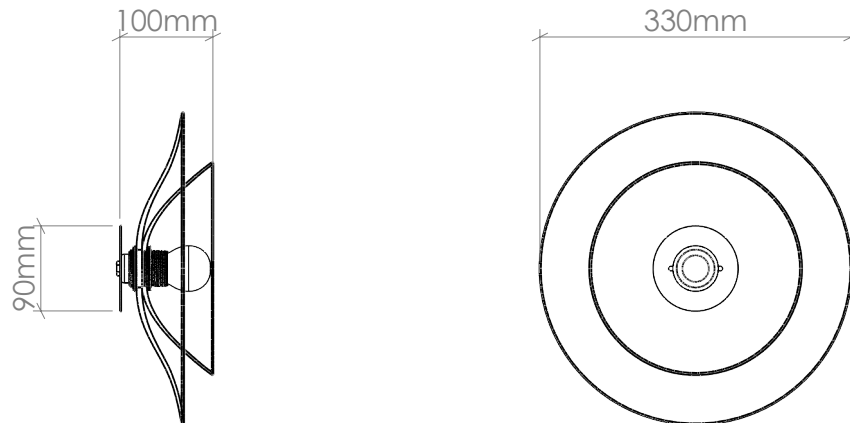

## RHYTHM SIREN

**PRODUCT CODE**  
SIREN\_RHYTHM

**MATERIALS**  
Free-blown glass, metal fittings.

**GLASS**  
Available in 22 colours. (See 'Options' PDF.)

**FITTING**  
E27 [25W Max, 220-240V 50Hz] Available in 5 fitting finishes. (See 'Options' PDF.) Wet area [IP Rated] & American fittings [UL Rated] also available.