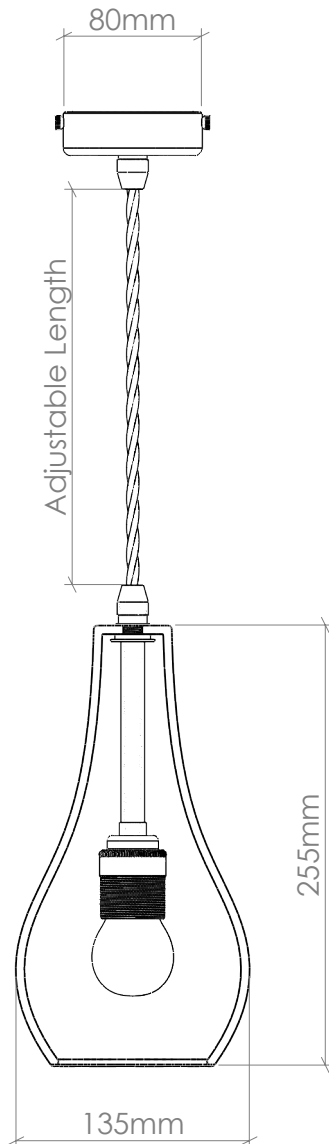

CURIOUSA

SNOWDROP

PRODUCT CODE

SNOW_SP

GLASS

Free-blown glass. Available in 22 colours. (See 'Options' PDF.)

FITTING

E27 [25W Max, 220-240V 50Hz] Available in 5 fitting finishes. (See 'Options' PDF.) Wet area [IP Rated] & American fittings [UL Rated] also available.

FLEX

1m adjustable round or twisted fabric coated flex. Available in 10 colours. (See 'Options' PDF.) Extra length can be specified.

BULB

Golf Ball

AVERAGE WEIGHT

1.5kg

IMPORTANT INFORMATION

All glass dimensions are approximate – our glass is free-blown so all dimensions may vary with some bubbles, swirls and possible colour variations.