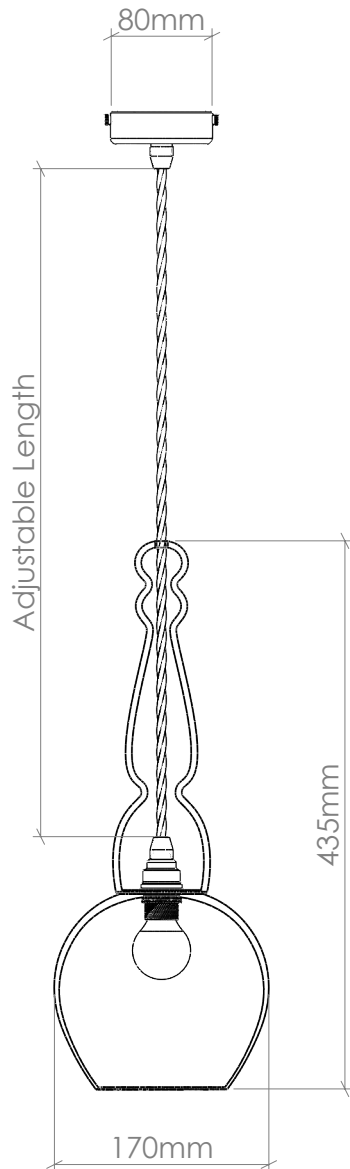

## STEMMED ROUND

### FLEX

1m adjustable round or twisted fabric  
coated flex. Available in 10 colours.  
(See 'Options' PDF.) Extra length can be  
specified.

### IMPORTANT INFORMATION

All glass dimensions are approximate – our glass is  
free-blown so all dimensions may vary with some  
bubbles, swirls and possible colour variations.