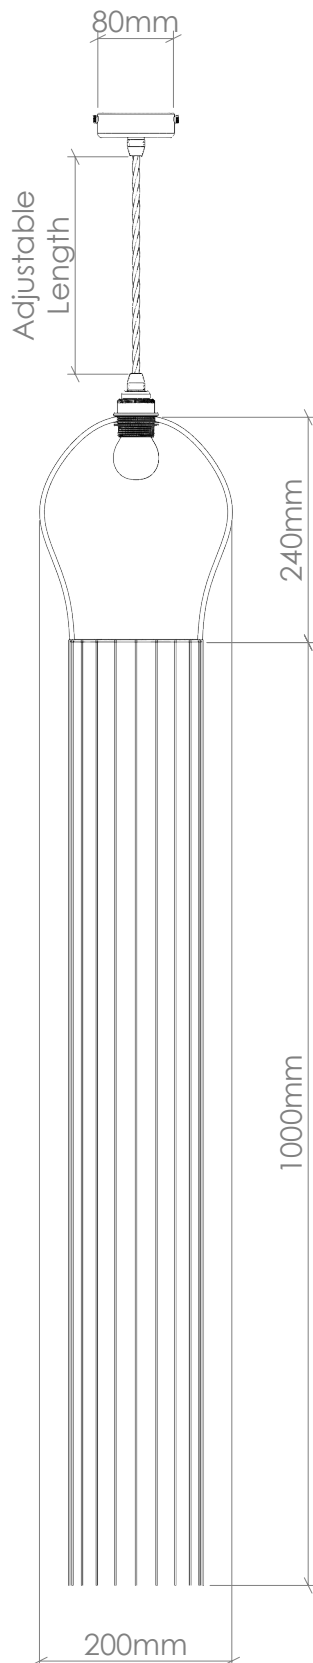

CURIOUSA

TASSEL LIGHT

LARGE, 1000MM TASSEL

PRODUCT CODE

SPLT_002_1000

GLASS

Free-blown glass. Available in 22 colours. (See 'Options' PDF.)

FITTING

E27 [25W Max, 220-240V 50Hz]
Available in 5 fitting finishes. (See 'Options' PDF.) Wet area [IP Rated] & American fittings [UL Rated] also available.

FLEX

1m adjustable round or twisted fabric coated flex. Available in 10 colours. (See 'Options' PDF.) Extra length can be specified.

TASSEL

Gold or grey tassel with dark grey dip dye

BULB

Golf Ball

AVERAGE WEIGHT

2.0kg

IMPORTANT INFORMATION

All glass dimensions are approximate – our glass is free-blown so all dimensions may vary with some bubbles, swirls and possible colour variations.