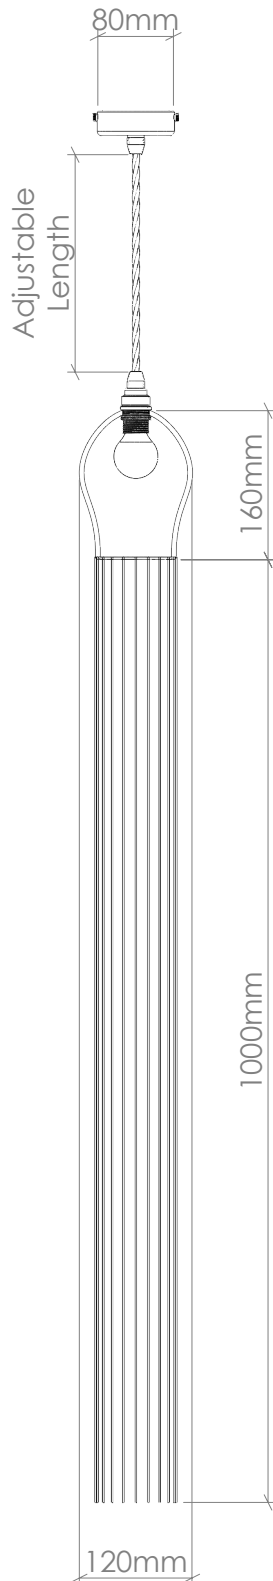

## TASSEL LIGHT

SMALL, 1000MM TASSEL

### PRODUCT CODE

SPST\_002\_1000

### GLASS

Free-blown glass. Available in 22 colours. (See 'Options' PDF.)