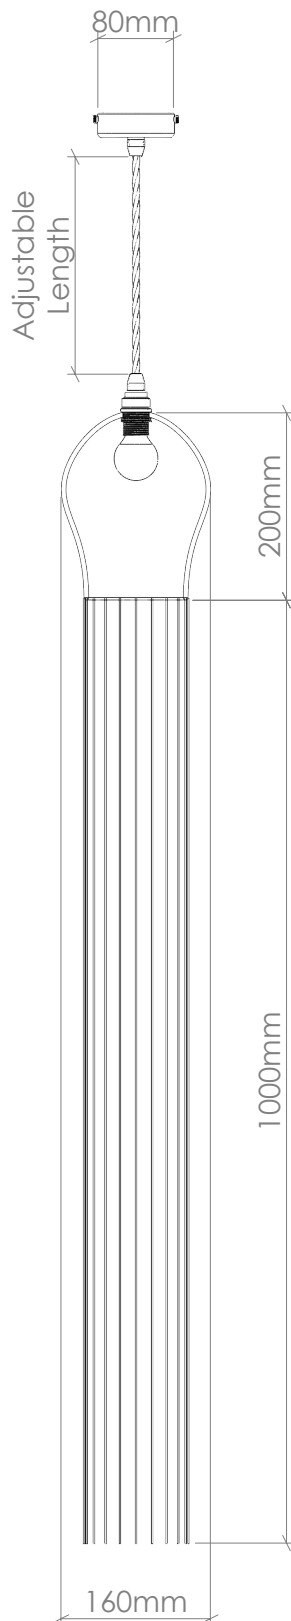

CURIOUSA

TASSEL LIGHT

MEDIUM, 1000MM TASSEL

PRODUCT CODE

SPMT_002_1000

GLASS

Free-blown glass. Available in 22 colours. (See 'Options' PDF.)

FITTING

E14 [25W Max, 220-240V 50Hz]
Available in 5 fitting finishes. (See 'Options' PDF.) E27, Wet area [IP Rated] & American fittings [UL Rated] also available.

FLEX

1m adjustable round or twisted fabric coated flex. Available in 10 colours. (See 'Options' PDF.) Extra length can be specified.

TASSEL

Gold or grey tassel with dark grey dip dye

BULB

Pluto

AVERAGE WEIGHT

2.0kg

IMPORTANT INFORMATION

All glass dimensions are approximate – our glass is free-blown so all dimensions may vary with some bubbles, swirls and possible colour variations.