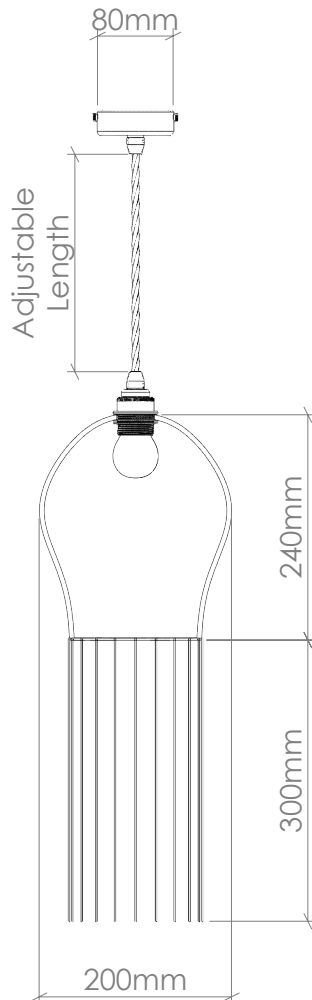

CURIOUSA

TASSEL LIGHT

LARGE, 300MM TASSEL

PRODUCT CODE

SPLT_002_300

GLASS

Free-blown glass. Available in 22 colours. (See 'Options' PDF.)

FITTING

E27 [25W Max, 220-240V 50Hz]
Available in 5 fitting finishes. (See 'Options' PDF.) Wet area [IP Rated] & American fittings [UL Rated] also available.

FLEX

1m adjustable round or twisted fabric coated flex. Available in 10 colours. (See 'Options' PDF.) Extra length can be specified.

TASSEL

Gold or grey tassel with dark grey dip dye

BULB

Golf Ball

AVERAGE WEIGHT

1.0kg

IMPORTANT INFORMATION

All glass dimensions are approximate – our glass is free-blown so all dimensions may vary with some bubbles, swirls and possible colour variations.