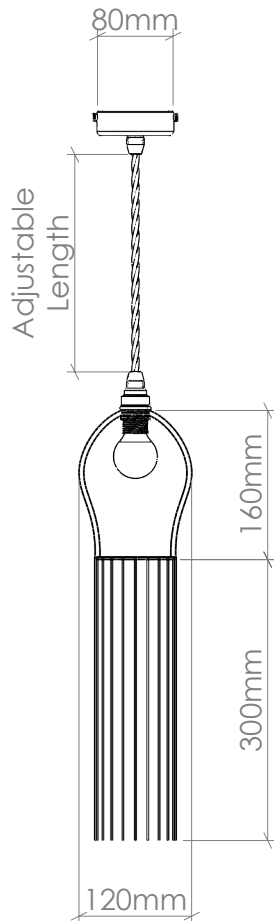

## TASSEL LIGHT

SMALL, 300MM TASSEL

**PRODUCT CODE**  
SPST\_002\_300

**GLASS**  
Free-blown glass. Available in 22 colours.  
(See 'Options' PDF.)

**FITTING**  
E14 [25W Max, 220-240V 50Hz]  
Available in 5 fitting finishes. (See 'Options'  
PDF.) E27, Wet area [IP Rated] & American  
fittings [UL Rated] also available.

**AVERAGE WEIGHT**  
1.0kg

**IMPORTANT INFORMATION**  
All glass dimensions are approximate – our glass is  
free-blown so all dimensions may vary with some  
bubbles, swirls and possible colour variations.

### IMPORTANT INFORMATION

All glass dimensions are approximate – our glass is free-blown so all dimensions may vary with some bubbles, swirls and possible colour variations.