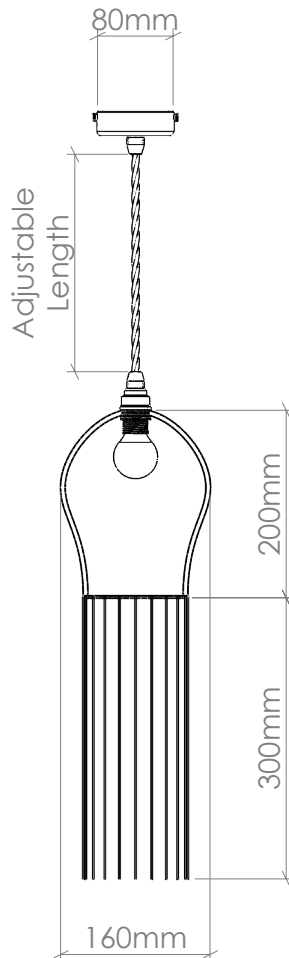

CURIOUSA

TASSEL LIGHT

SMALL, 500MM TASSEL

PRODUCT CODE

SPST_002_300

GLASS

Free-blown glass. Available in 22 colours. (See 'Options' PDF.)

FITTING

E14 [25W Max, 220-240V 50Hz]
Available in 5 fitting finishes. (See 'Options' PDF.) E27, Wet area [IP Rated] & American fittings [UL Rated] also available.

FLEX

1m adjustable round or twisted fabric coated flex. Available in 10 colours. (See 'Options' PDF.) Extra length can be specified.

TASSEL

Gold or grey tassel with dark grey dip dye

BULB

Pluto

AVERAGE WEIGHT

1.0kg

IMPORTANT INFORMATION

All glass dimensions are approximate – our glass is free-blown so all dimensions may vary with some bubbles, swirls and possible colour variations.