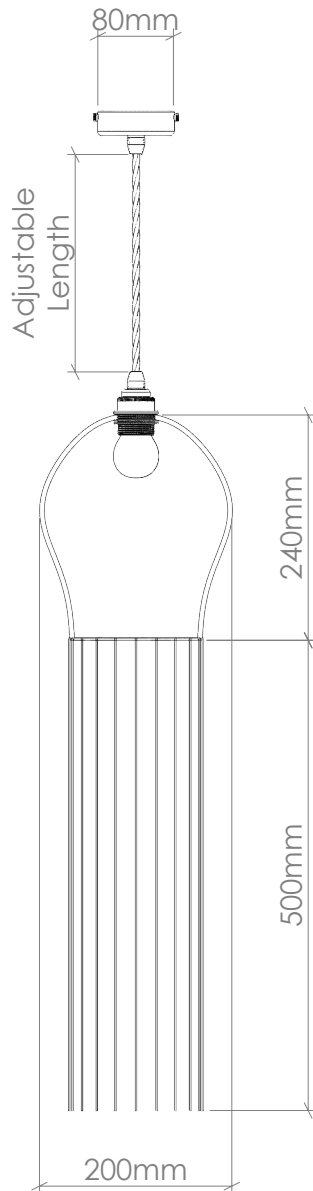

E14 [25W Max, 220-240V 50Hz]
Available in 5 fitting finishes. (See 'Options' PDF.) E27, Wet area [IP Rated] & American fittings [UL Rated] also available.

FLEX

1m adjustable round or twisted fabric coated flex. Available in 10 colours. (See 'Options' PDF.) Extra length can be specified.

TASSEL

Gold or grey tassel with dark grey dip dye

BULB

AVERAGE WEIGHT

1.5kg

IMPORTANT INFORMATION

All glass dimensions are approximate – our glass is free-blown so all dimensions may vary with some bubbles, swirls and possible colour variations.

TASSEL

Gold or grey tassel with dark grey dip dye

BULB

Pluto

AVERAGE WEIGHT

1.5kg

IMPORTANT INFORMATION

All glass dimensions are approximate – our glass is free-blown so all dimensions may vary with some bubbles, swirls and possible colour variations.

CURIOSA

TASSEL LIGHT

LARGE, 5000MM TASSEL

PRODUCT CODE

SPMT_002_1000

GLASS

Free-blown glass. *Available in 22 colours.*
(See 'Options' PDF.)

FITTING