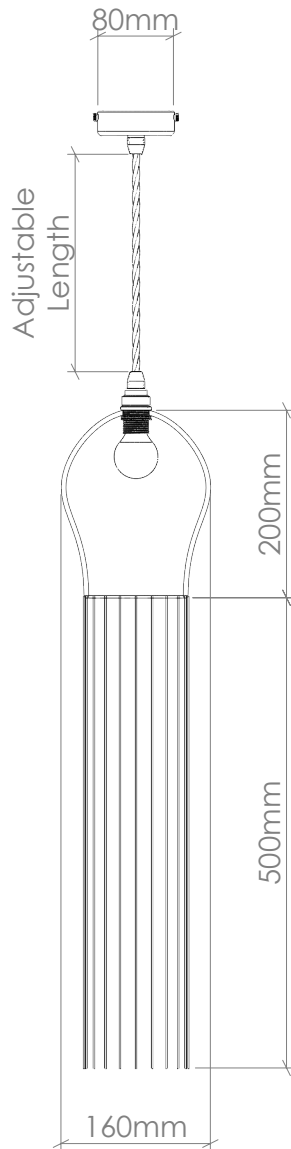

E14 [25W Max, 220-240V 50Hz]
Available in 5 fitting finishes. (See 'Options' PDF.) E27, Wet area [IP Rated] & American fittings [UL Rated] also available.

FLEX

1m adjustable round or twisted fabric coated flex. Available in 10 colours. (See 'Options' PDF.) Extra length can be specified.

TASSEL

Gold or grey tassel with dark grey dip dye

BULB

AVERAGE WEIGHT

1.5kg

IMPORTANT INFORMATION

All glass dimensions are approximate – our glass is free-blown so all dimensions may vary with some bubbles, swirls and possible colour variations.

CURIOSA

TASSEL LIGHT

MEDIUM, 500MM TASSEL

PRODUCT CODE

SPMT_002_500

GLASS

Free-blown glass. Available in 22 colours. (See 'Options' PDF.)

FITTING

TASSEL

Gold or grey tassel with dark grey dip dye

BULB

Pluto

AVERAGE WEIGHT

1.5kg

IMPORTANT INFORMATION

All glass dimensions are approximate – our glass is free-blown so all dimensions may vary with some bubbles, swirls and possible colour variations.