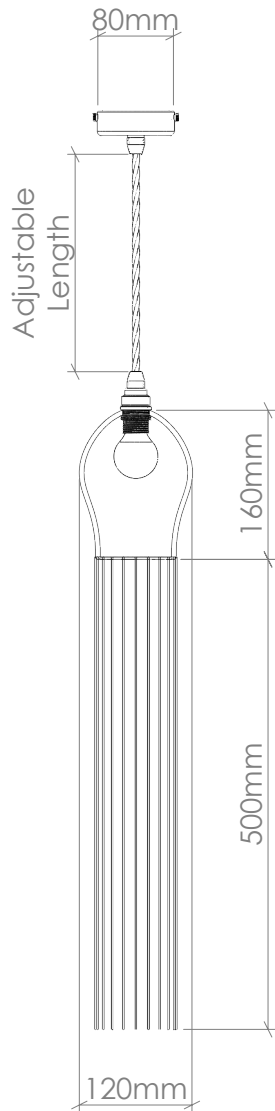

CURIOUSA

TASSEL LIGHT

SMALL, 500MM TASSEL

PRODUCT CODE

SPST_002_500

GLASS

Free-blown glass. Available in 22 colours. (See 'Options' PDF.)

FITTING

E14 [25W Max, 220-240V 50Hz]
Available in 5 fitting finishes. (See 'Options' PDF.) E27, Wet area [IP Rated] & American fittings [UL Rated] also available.

FLEX

1m adjustable round or twisted fabric coated flex. Available in 10 colours. (See 'Options' PDF.) Extra length can be specified.

TASSEL

Gold or grey tassel with dark grey dip dye

BULB

AVERAGE WEIGHT

1.5kg

IMPORTANT INFORMATION

All glass dimensions are approximate – our glass is free-blown so all dimensions may vary with some bubbles, swirls and possible colour variations.

CURIOSA

TASSEL LIGHT

LARGE, 5000MM TASSEL

PRODUCT CODE

SPMT_002_1000

GLASS

Free-blown glass. *Available in 22 colours.*
(See 'Options' PDF.)

FITTING